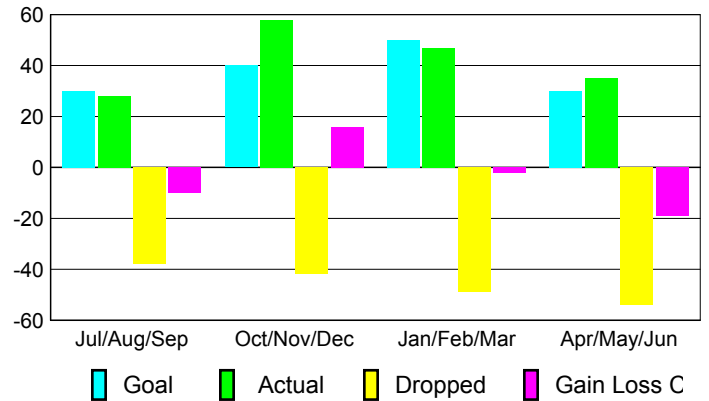

Membership Results 2009-2010

Goal, New, Dropped, Gain/Loss