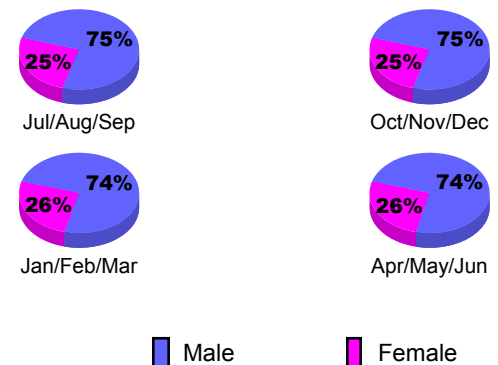

Gender Comparison 2009-2010