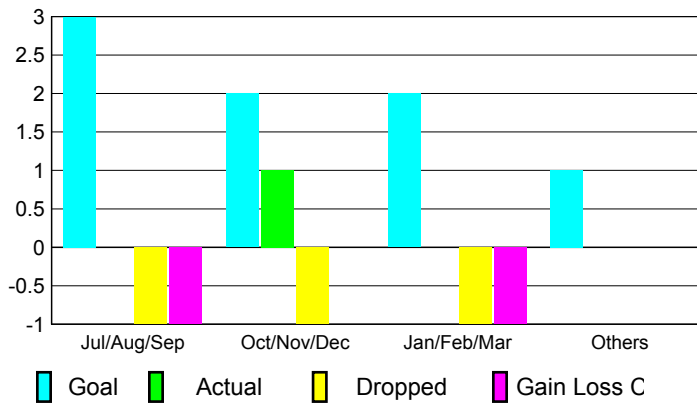

2009-2010 GMT Quarterly Report for District (or Undistricted) **District 2 E2**

GMT: **Shah JOHN 'JACK' R FERGUS**

Location: **TEXAS**

GMT CA: **1**

CLUBS

Club Results
2009-2010

Clubs
2008-2009

Month	New Club Goal	Actual New Clubs	Actual Dropped Clubs	Gain/Loss of Clubs	Gain/Loss of Clubs
Jul/Aug/Sep	3	0	-1	-1	-1
Oct/Nov/Dec	2	1	-1	0	0
Jan/Feb/Mar	2	0	-1	-1	0
Apr/May/June	1	0	0	0	0
Totals	8	1	-3	-2	-1

Club Results 2009-2010

Goal, New, Dropped, Gain/Loss

Comparison of Club Gain/Loss

Current Year Compared to the Previous Year