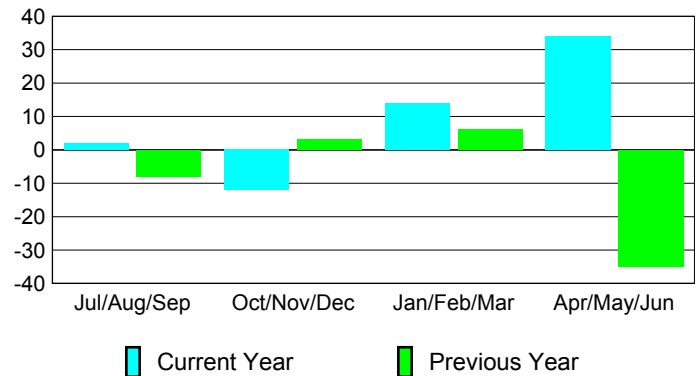

Gender Comparison 2009-2010

Male

Female