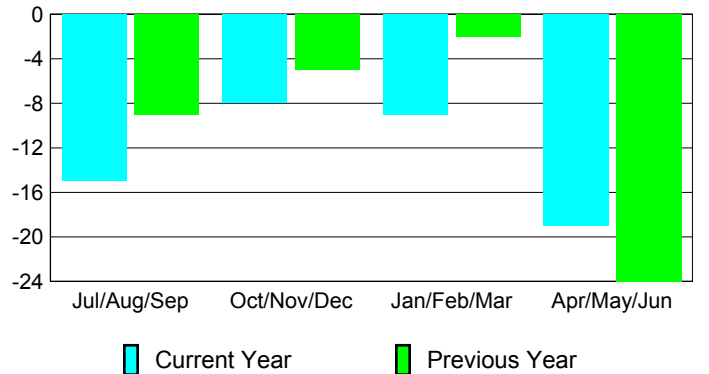

Gender Comparison 2009-2010

Jul/Aug/Sep

Oct/Nov/Dec

Jan/Feb/Mar

Apr/May/June

Male

Female