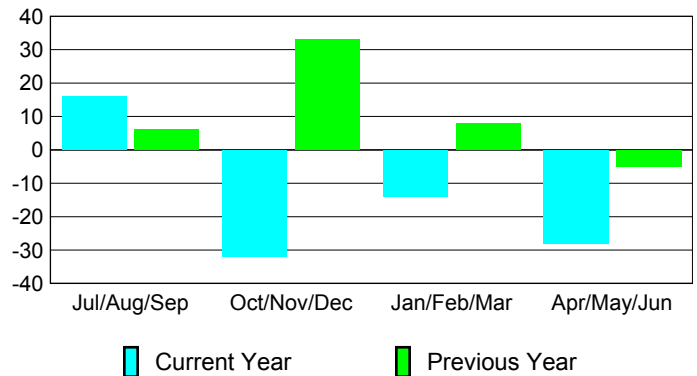

Gender Comparison 2009-2010

Jul/Aug/Sep

Oct/Nov/Dec

Jan/Feb/Mar

Apr/May/June

Male

Female