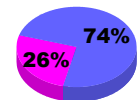

Apr/May/June

Male

Female