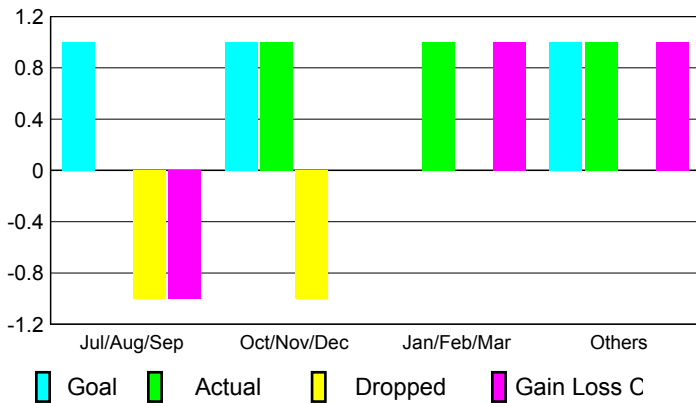

2009-2010 GMT Quarterly Report for District (or Undistricted) **District 7 I**

GMT: **Shah JOHN 'JACK' R FERGUS**

Location: **ARKANSAS**

GMT CA: **1**

CLUBS

Club Results
2009-2010

Clubs
2008-2009

Month	New Club Goal	Actual New Clubs	Actual Dropped Clubs	Gain/Loss of Clubs	Gain/Loss of Clubs
Jul/Aug/Sep	1	0	-1	-1	0
Oct/Nov/Dec	1	1	-1	0	1
Jan/Feb/Mar	0	1	0	1	0
Apr/May/June	1	1	0	1	1
Totals	3	3	-2	1	2

Club Results 2009-2010

Goal, New, Dropped, Gain/Loss