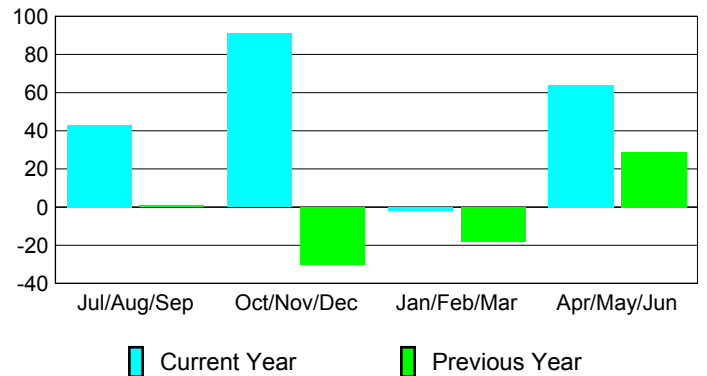

Gender Comparison 2009-2010

Jul/Aug/Sep

Oct/Nov/Dec

Jan/Feb/Mar

Apr/May/June

Male

Female