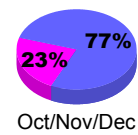

Oct/Nov/Dec