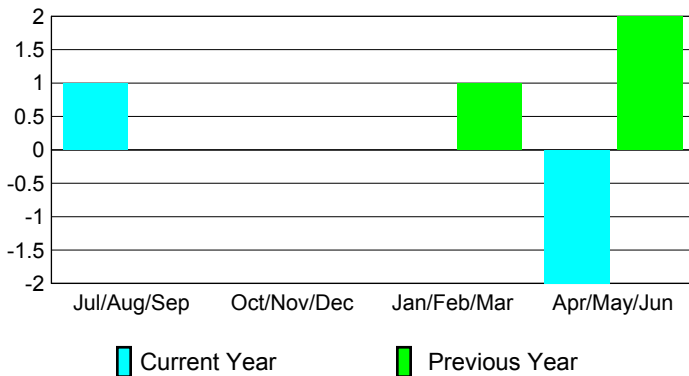

2009-2010 GMT Quarterly Report for District (or Undistricted) **District 3 L**

GMT: **Shah JOHN 'JACK' R FERGUS**

Location: **OKLAHOMA**

GMT CA: **1**

CLUBS

Club Results
2009-2010

Clubs
2008-2009

Month	New Club Goal	Actual New Clubs	Actual Dropped Clubs	Gain/Loss of Clubs	Gain/Loss of Clubs
Jul/Aug/Sep	1	2	-1	1	0
Oct/Nov/Dec	1	0	0	0	0
Jan/Feb/Mar	1	0	0	0	1
Apr/May/June	0	0	-2	-2	2
Totals	3	2	-3	-1	3

Club Results 2009-2010

Goal, New, Dropped, Gain/Loss

Comparison of Club Gain/Loss

Current Year Compared to the Previous Year

YTD Status Quo Clubs 2009-2010

Status Quo Clubs Compared to Status Quo Members

MEMBERSHIP

Membership Results
2009-2010

Membership
2008-2009

Month	Net Memb Goal	Actual New Memb	Actual Dropped Memb	Gain/Loss of Memb	Gain/Loss of Memb
Jul/Aug/Sep	49	96	-57	39	2
Oct/Nov/Dec	48	26	-28	-2	-24
Jan/Feb/Mar	49	24	-44	-20	2
Apr/May/June	26	29	-97	-68	69
Totals	172	175	-226	-51	49

Membership Results 2009-2010

Goal, New, Dropped, Gain/Loss

Comparison of Membership Gain/Loss

Current Year Compared to the Previous Year

Gender Comparison 2009-2010

Male

Female