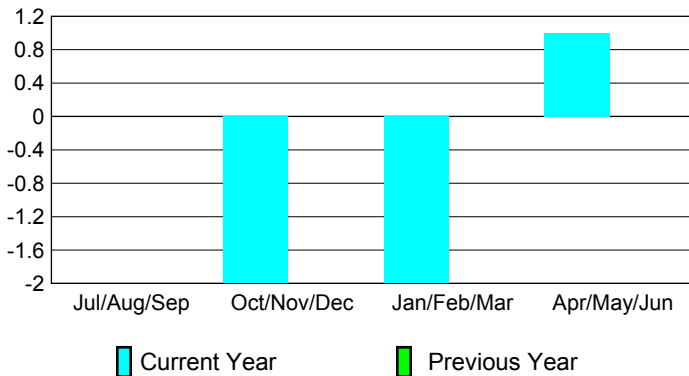

Comparison of Club Gain/Loss

Current Year Compared to the Previous Year