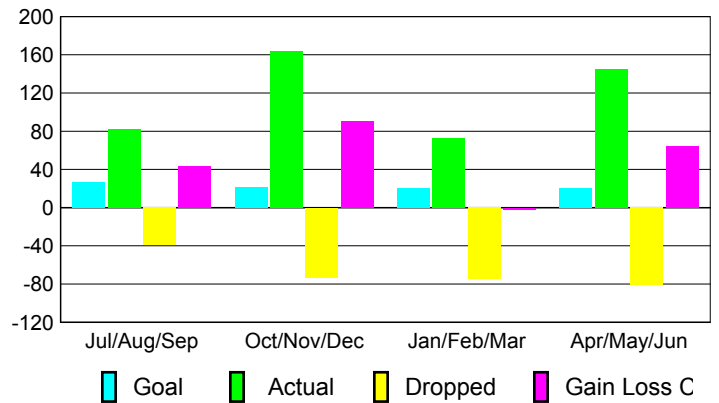

Membership Results 2009-2010

Goal, New, Dropped, Gain/Loss

Comparison of Membership Gain/Loss

Current Year Compared to the Previous Year