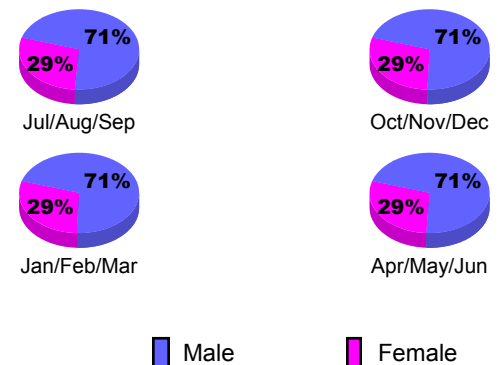

Gender Comparison 2009-2010