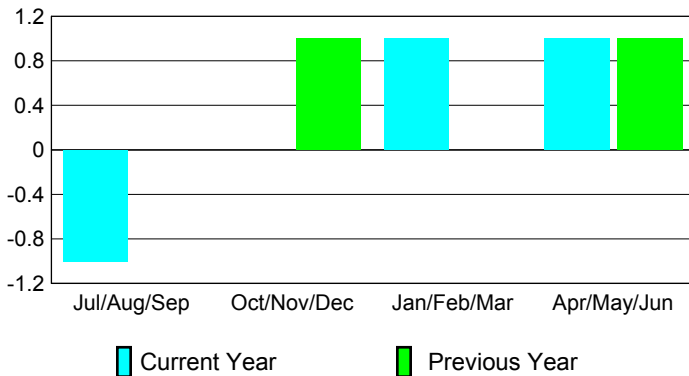

Comparison of Club Gain/Loss

Current Year Compared to the Previous Year