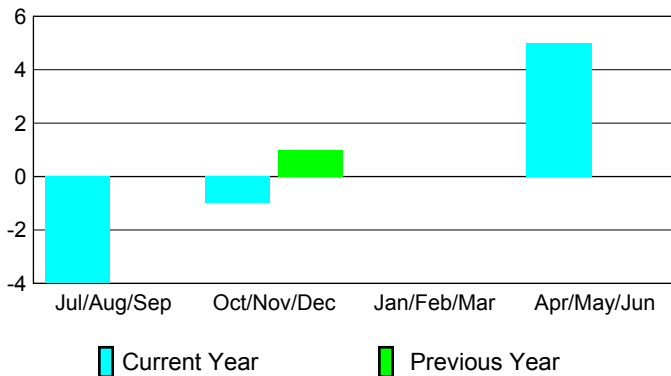

Comparison of Club Gain/Loss

Current Year Compared to the Previous Year