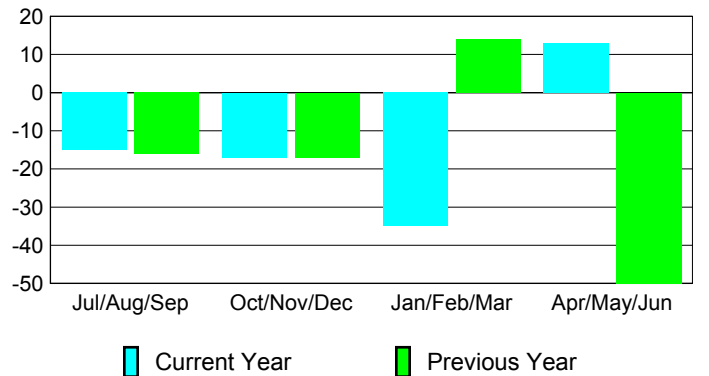

Comparison of Membership Gain/Loss

Current Year Compared to the Previous Year