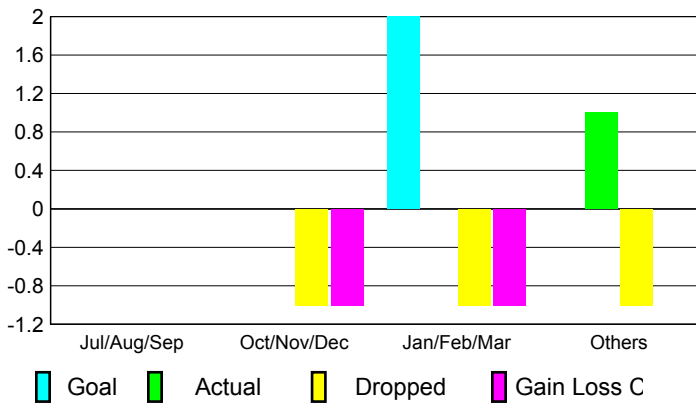

2009-2010 GMT Quarterly Report for District (or Undistricted) **District 2 T2**

GMT: **Shah JOHN 'JACK' R FERGUS**

Location: **TEXAS**

GMT CA: **1**

CLUBS

**Club Results
2009-2010**

**Clubs
2008-2009**

Month	New Club Goal	Actual New Clubs	Actual Dropped Clubs	Gain/Loss of Clubs	Gain/Loss of Clubs
Jul/Aug/Sep	0	0	0	0	0
Oct/Nov/Dec	0	0	-1	-1	0
Jan/Feb/Mar	2	0	-1	-1	0
Apr/May/Jun	0	1	-1	0	2
Totals	2	1	-3	-2	2

Club Results 2009-2010

Goal, New, Dropped, Gain/Loss