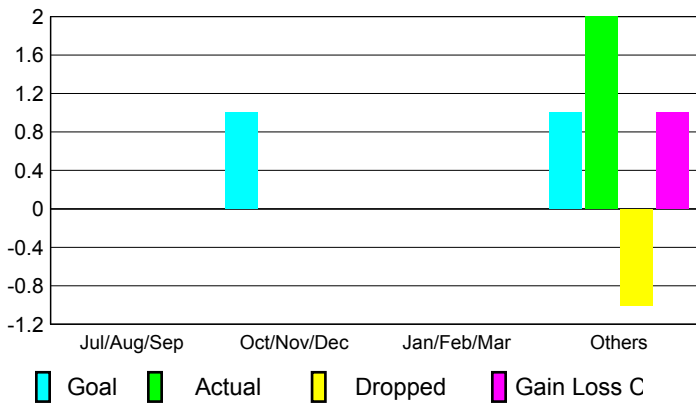

2009-2010 GMT Quarterly Report for District (or Undistricted) **District 7 O**

GMT: **Shah JOHN 'JACK' R FERGUS**

Location: **ARKANSAS**

GMT CA: **1**

CLUBS

Club Results
2009-2010

Clubs
2008-2009

Month	New Club Goal	Actual New Clubs	Actual Dropped Clubs	Gain/Loss of Clubs	Gain/Loss of Clubs
Jul/Aug/Sep	0	0	0	0	0
Oct/Nov/Dec	1	0	0	0	0
Jan/Feb/Mar	0	0	0	0	0
Apr/May/June	1	2	-1	1	0
Totals	2	2	-1	1	0

Club Results 2009-2010

Goal, New, Dropped, Gain/Loss

Comparison of Club Gain/Loss

Current Year Compared to the Previous Year