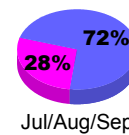

Gender Comparison 2009-2010