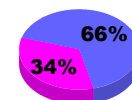

Gender Comparison 2009-2010

Jul/Aug/Sep