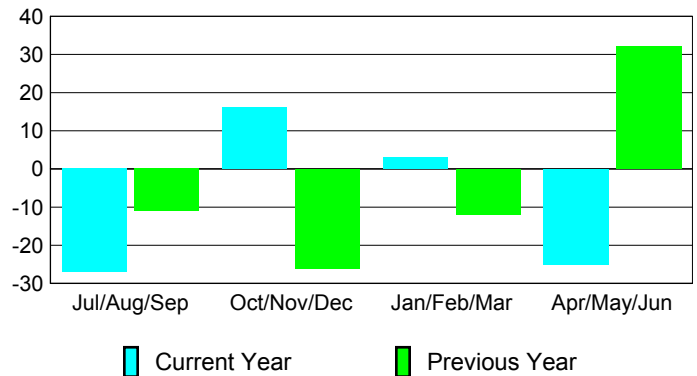

YTD Status Quo Clubs 2009-2010

Status Quo Clubs Compared to Status Quo Members

Gender Comparison 2009-2010

Male

Female