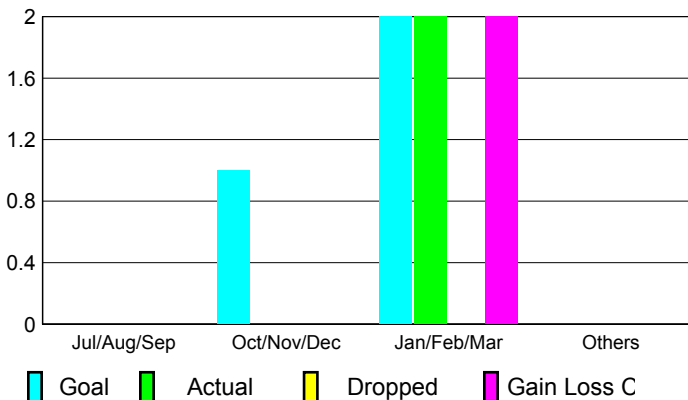

2009-2010 GMT Quarterly Report for District (or Undistricted) **District 2 T3**

GMT: **Shah JOHN 'JACK' R FERGUS**

Location: **TEXAS**

GMT CA: **1**

CLUBS

**Club Results
2009-2010**

**Clubs
2008-2009**

Month	New Club Goal	Actual New Clubs	Actual Dropped Clubs	Gain/Loss of Clubs	Gain/Loss of Clubs
Jul/Aug/Sep	0	0	0	0	0
Oct/Nov/Dec	1	0	0	0	0
Jan/Feb/Mar	2	2	0	2	0
Apr/May/Jun	0	0	0	0	1
Totals	3	2	0	2	1

Club Results 2009-2010

Goal, New, Dropped, Gain/Loss