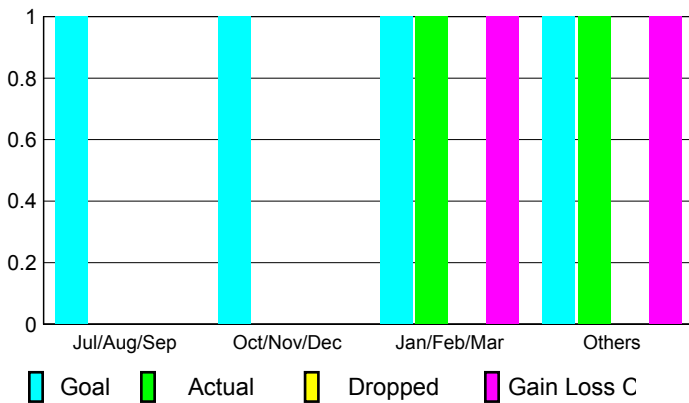

2009-2010 GMT Quarterly Report for District (or Undistricted) **District 7 N**

GMT: **Shah JOHN 'JACK' R FERGUS**

Location: **ARKANSAS**

GMT CA: **1**

CLUBS

Club Results
2009-2010

Clubs
2008-2009

Month	New Club Goal	Actual New Clubs	Actual Dropped Clubs	Gain/Loss of Clubs	Gain/Loss of Clubs
Jul/Aug/Sep	1	0	0	0	1
Oct/Nov/Dec	1	0	0	0	0
Jan/Feb/Mar	1	1	0	1	1
Apr/May/June	1	1	0	1	1
Totals	4	2	0	2	3

Club Results 2009-2010

Goal, New, Dropped, Gain/Loss

Comparison of Club Gain/Loss

Current Year Compared to the Previous Year