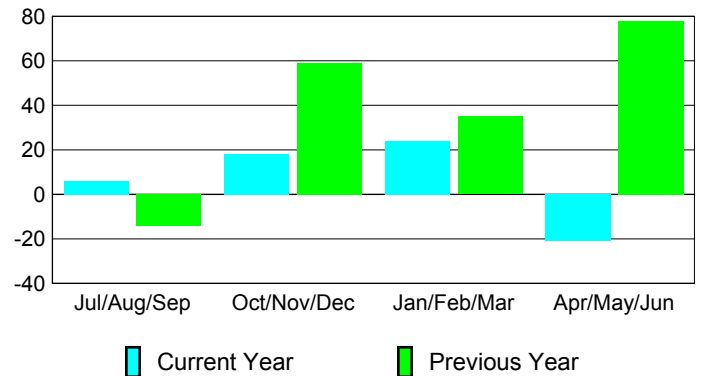

Gender Comparison 2009-2010

Jul/Aug/Sep

Oct/Nov/Dec

Jan/Feb/Mar

Apr/May/June

Male

Female