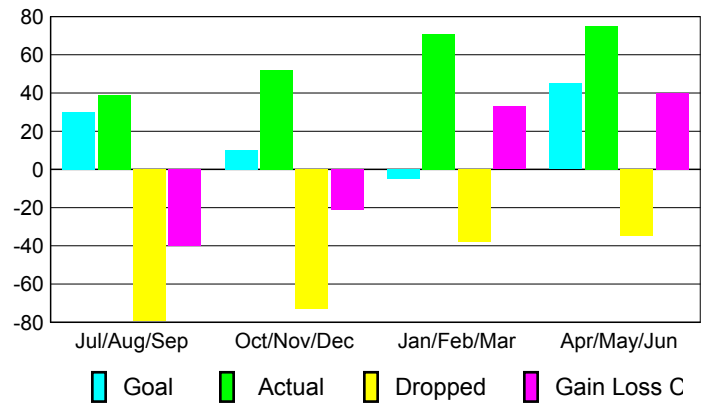

Membership Results 2009-2010

Goal, New, Dropped, Gain/Loss