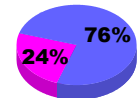

Apr/May/June

Male

Female