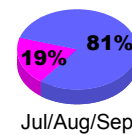

Gender Comparison 2009-2010