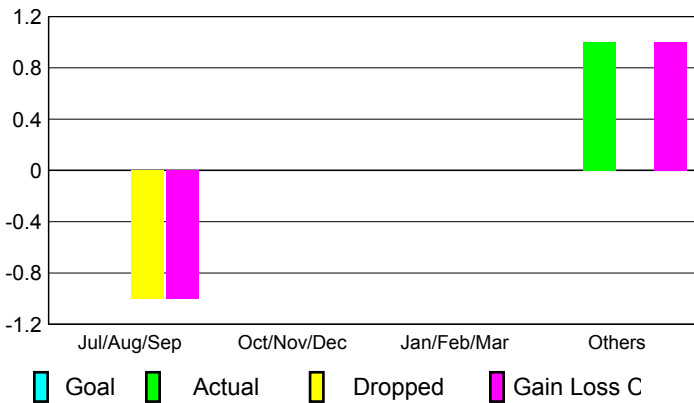

2009-2010 GMT Quarterly Report for District (or Undistricted) **District 3 K**

GMT: **Shah JOHN 'JACK' R FERGUS**

Location: **OKLAHOMA**

GMT CA: **1**

CLUBS

Club Results
2009-2010

Clubs
2008-2009

Month	New Club Goal	Actual New Clubs	Actual Dropped Clubs	Gain/Loss of Clubs	Gain/Loss of Clubs
Jul/Aug/Sep	0	0	-1	-1	1
Oct/Nov/Dec	0	0	0	0	0
Jan/Feb/Mar	0	0	0	0	0
Apr/May/Jun	0	1	0	1	0
Totals	0	1	-1	0	1

Club Results 2009-2010

Goal, New, Dropped, Gain/Loss