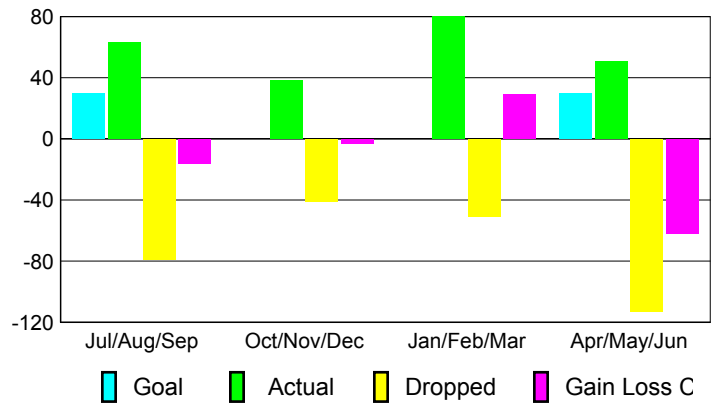

Membership Results 2009-2010

Goal, New, Dropped, Gain/Loss