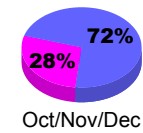

Oct/Nov/Dec