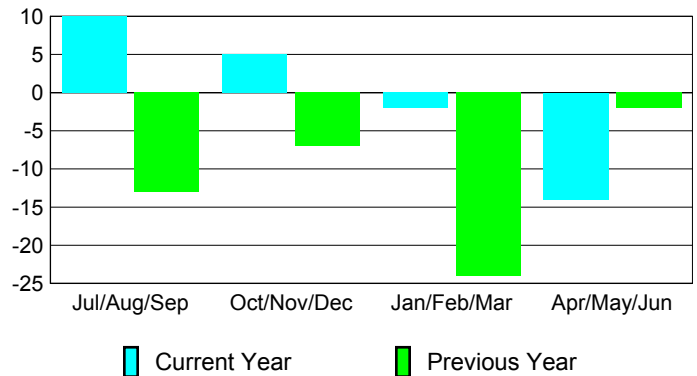

YTD Status Quo Clubs 2009-2010

Status Quo Clubs Compared to Status Quo Members

Gender Comparison 2009-2010

Jul/Aug/Sep

Oct/Nov/Dec

Jan/Feb/Mar

Apr/May/June

Male