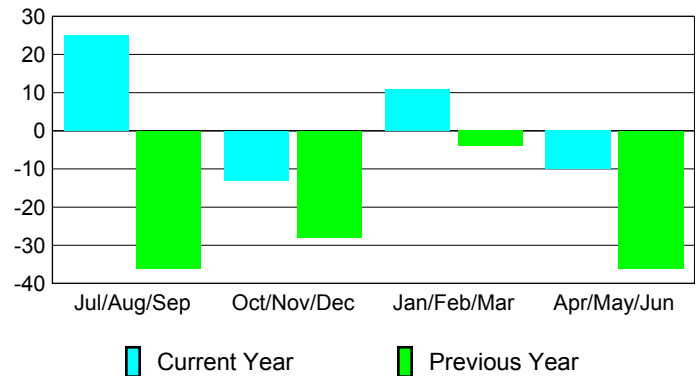

Comparison of Membership Gain/Loss

Current Year Compared to the Previous Year