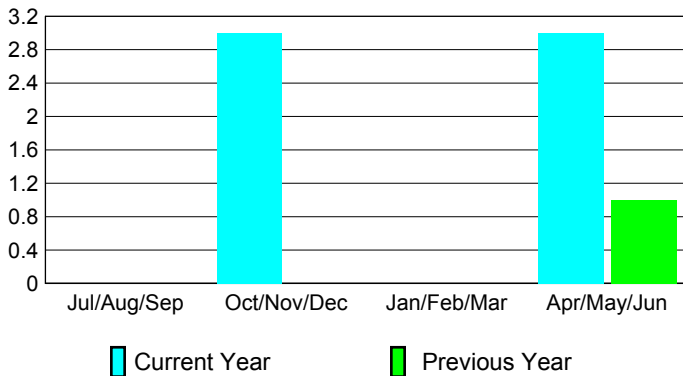

2009-2010 GMT Quarterly Report for District (or Undistricted) **District 2 S4**

GMT: **Shah JOHN 'JACK' R FERGUS**

Location: **TEXAS**

GMT CA: **1**

CLUBS

Club Results
2009-2010

Clubs
2008-2009

Month	New Club Goal	Actual New Clubs	Actual Dropped Clubs	Gain/Loss of Clubs	Gain/Loss of Clubs
Jul/Aug/Sep	1	0	0	0	0
Oct/Nov/Dec	1	3	0	3	0
Jan/Feb/Mar	1	0	0	0	0
Apr/May/June	1	3	0	3	1
Totals	4	6	0	6	1

Club Results 2009-2010

Goal, New, Dropped, Gain/Loss

Comparison of Club Gain/Loss

Current Year Compared to the Previous Year

YTD Status Quo Clubs 2009-2010

Status Quo Clubs Compared to Status Quo Members

MEMBERSHIP

Membership Results
2009-2010

Membership
2008-2009

Month	Net Memb Goal	Actual New Memb	Actual Dropped Memb	Gain/Loss of Memb	Gain/Loss of Memb
Jul/Aug/Sep	27	82	-39	43	1
Oct/Nov/Dec	21	164	-73	91	-30
Jan/Feb/Mar	20	73	-75	-2	-18
Apr/May/June	20	145	-81	64	29
Totals	88	464	-268	196	-18

Membership Results 2009-2010

Goal, New, Dropped, Gain/Loss

Comparison of Membership Gain/Loss

Current Year Compared to the Previous Year

Gender Comparison 2009-2010

Jul/Aug/Sep

Oct/Nov/Dec

Jan/Feb/Mar

Apr/May/June

Male

Female