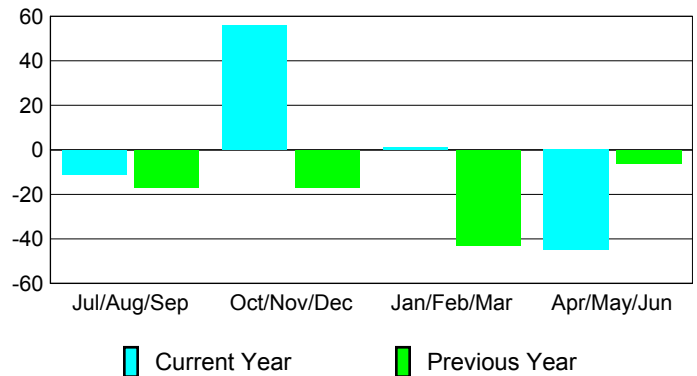

Gender Comparison 2009-2010

Male

Female