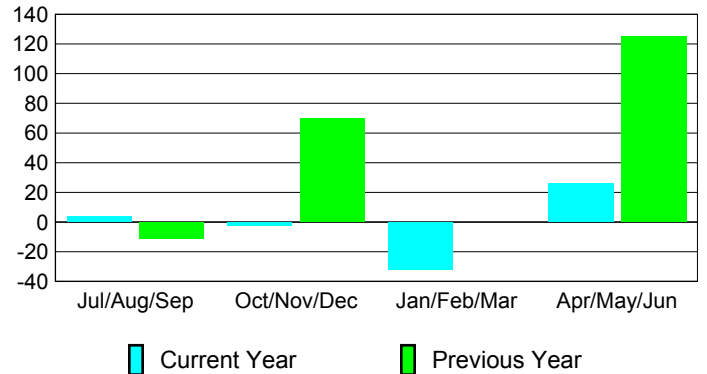

Gender Comparison 2009-2010

Jul/Aug/Sep

Oct/Nov/Dec

Jan/Feb/Mar

Apr/May/June

Male

Female