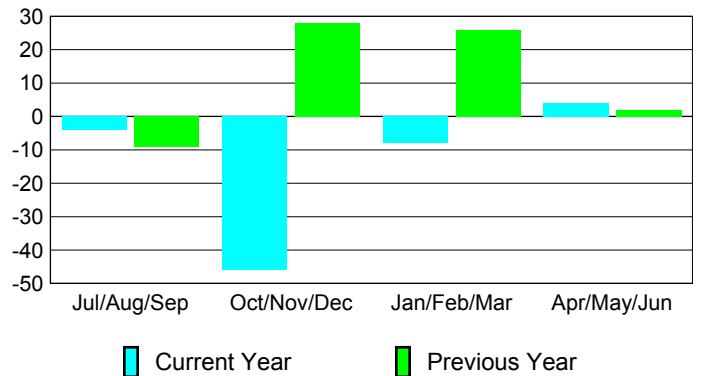

Gender Comparison 2009-2010

Jul/Aug/Sep

Oct/Nov/Dec

Jan/Feb/Mar

Apr/May/June

Male

Female