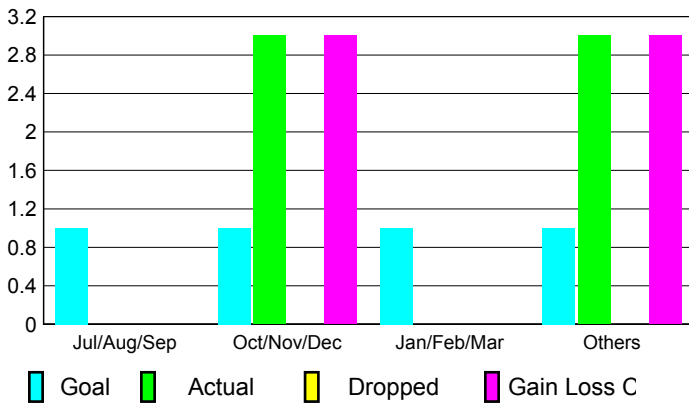

2009-2010 GMT Quarterly Report for District (or Undistricted) **District 2 S4**

GMT: **Shah JOHN 'JACK' R FERGUS**

Location: **TEXAS**

GMT CA: **1**

CLUBS

Club Results
2009-2010

Clubs
2008-2009

Month	New Club Goal	Actual New Clubs	Actual Dropped Clubs	Gain/Loss of Clubs	Gain/Loss of Clubs
Jul/Aug/Sep	1	0	0	0	0
Oct/Nov/Dec	1	3	0	3	0
Jan/Feb/Mar	1	0	0	0	0
Apr/May/June	1	3	0	3	1
Totals	4	6	0	6	1

Club Results 2009-2010

Goal, New, Dropped, Gain/Loss

Comparison of Club Gain/Loss

Current Year Compared to the Previous Year