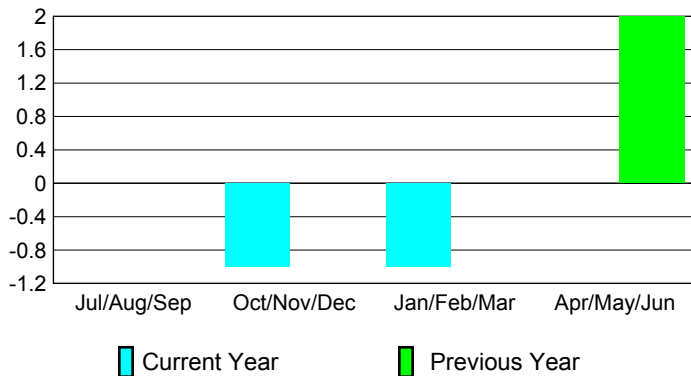

Comparison of Club Gain/Loss

Current Year Compared to the Previous Year