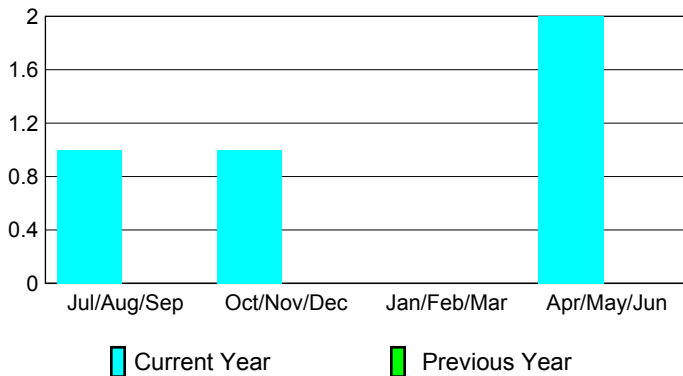

2009-2010 GMT Quarterly Report for District (or Undistricted) **District 3 H**

GMT: **Shah JOHN 'JACK' R FERGUS**

Location: **OKLAHOMA**

GMT CA: **1**

CLUBS

Club Results
2009-2010

Clubs
2008-2009

Month	New Club Goal	Actual New Clubs	Actual Dropped Clubs	Gain/Loss of Clubs	Gain/Loss of Clubs
Jul/Aug/Sep	0	1	0	1	0
Oct/Nov/Dec	1	1	0	1	0
Jan/Feb/Mar	2	0	0	0	0
Apr/May/June	2	2	0	2	0
Totals	5	4	0	4	0

Club Results 2009-2010

Goal, New, Dropped, Gain/Loss

Comparison of Club Gain/Loss

Current Year Compared to the Previous Year

YTD Status Quo Clubs 2009-2010

Status Quo Clubs Compared to Status Quo Members

MEMBERSHIP

Membership Results
2009-2010

Membership
2008-2009

Month	Net Memb Goal	Actual New Memb	Actual Dropped Memb	Gain/Loss of Memb	Gain/Loss of Memb
Jul/Aug/Sep	10	47	-42	5	0
Oct/Nov/Dec	50	55	-22	33	0
Jan/Feb/Mar	90	37	-33	4	-8
Apr/May/June	110	78	-35	43	-20
Totals	260	217	-132	85	-28

Membership Results 2009-2010

Goal, New, Dropped, Gain/Loss

Comparison of Membership Gain/Loss

Current Year Compared to the Previous Year

Gender Comparison 2009-2010

Male

Female