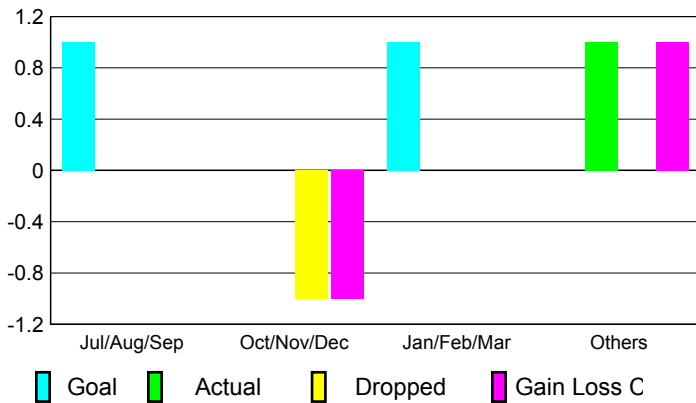

2009-2010 GMT Quarterly Report for District (or Undistricted) **District 7 L**

GMT: **Shah JOHN 'JACK' R FERGUS**

Location: **ARKANSAS**

GMT CA: **1**

CLUBS

Club Results
2009-2010

Clubs
2008-2009

Month	New Club Goal	Actual New Clubs	Actual Dropped Clubs	Gain/Loss of Clubs	Gain/Loss of Clubs
Jul/Aug/Sep	1	0	0	0	0
Oct/Nov/Dec	0	0	-1	-1	1
Jan/Feb/Mar	1	0	0	0	0
Apr/May/June	0	1	0	1	1
Totals	2	1	-1	0	2

Club Results 2009-2010

Goal, New, Dropped, Gain/Loss

Comparison of Club Gain/Loss

Current Year Compared to the Previous Year