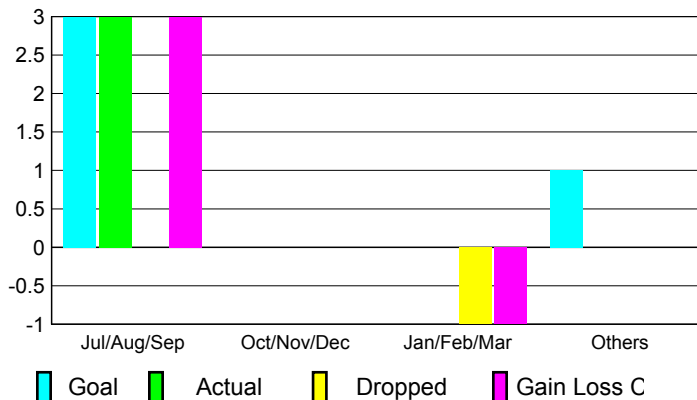

2009-2010 GMT Quarterly Report for District (or Undistricted) District 26 M1

GMT: Shah JOHN 'JACK' R FERGUS

Location: MISSOURI

GMT CA: 1

CLUBS

Club Results
2009-2010

Clubs
2008-2009

Month	New Club Goal	Actual New Clubs	Actual Dropped Clubs	Gain/Loss of Clubs	Gain/Loss of Clubs
Jul/Aug/Sep	3	3	0	3	0
Oct/Nov/Dec	0	0	0	0	0
Jan/Feb/Mar	0	0	-1	-1	0
Apr/May/June	1	0	0	0	0
Totals	4	3	-1	2	0

Club Results 2009-2010

Goal, New, Dropped, Gain/Loss