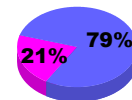

Jan/Feb/Mar