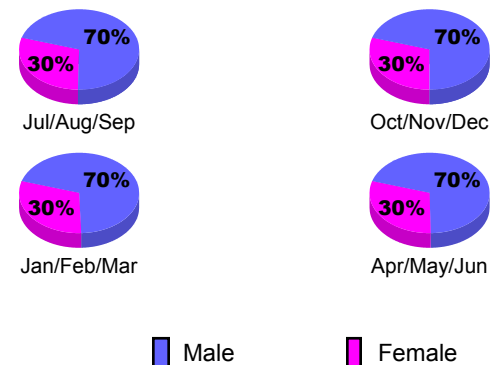

Membership Results 2009-2010

Goal, New, Dropped, Gain/Loss

Comparison of Membership Gain/Loss

Current Year Compared to the Previous Year

Gender Comparison 2009-2010

2009-2010 GMT Quarterly Report for District (or Undistricted) **District 26 M7**