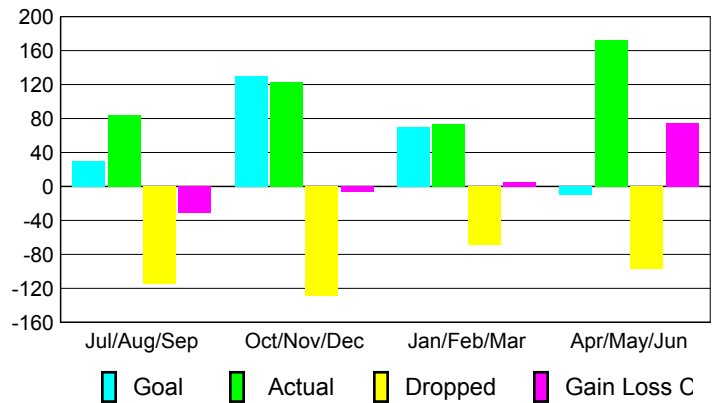

Membership Results 2009-2010

Goal, New, Dropped, Gain/Loss