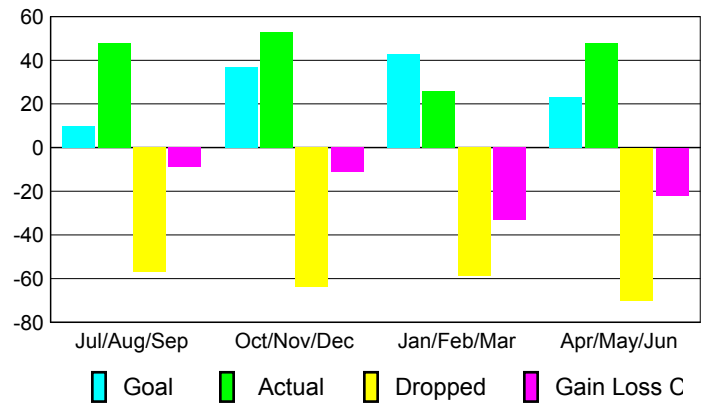

Membership Results 2009-2010

Goal, New, Dropped, Gain/Loss