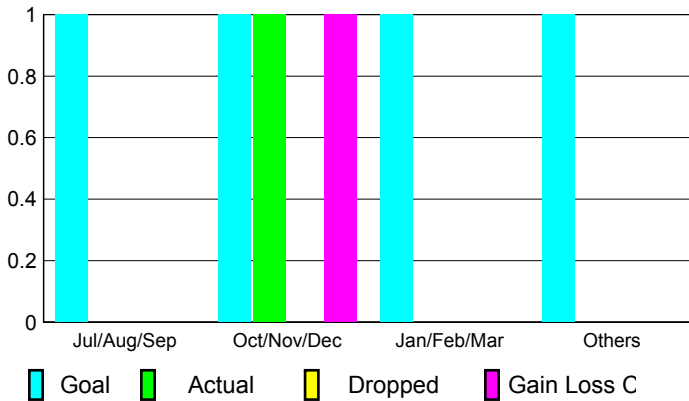

2009-2010 GMT Quarterly Report for District (or Undistricted) **District 8 L**

GMT: **Shah JOHN 'JACK' R FERGUS**

Location: **LOUISIANA**

GMT CA: **1**

CLUBS

Club Results
2009-2010

Clubs
2008-2009

Month	New Club Goal	Actual New Clubs	Actual Dropped Clubs	Gain/Loss of Clubs	Gain/Loss of Clubs
Jul/Aug/Sep	1	0	0	0	0
Oct/Nov/Dec	1	1	0	1	0
Jan/Feb/Mar	1	0	0	0	0
Apr/May/June	1	0	0	0	0
Totals	4	1	0	1	0

Club Results 2009-2010

Goal, New, Dropped, Gain/Loss