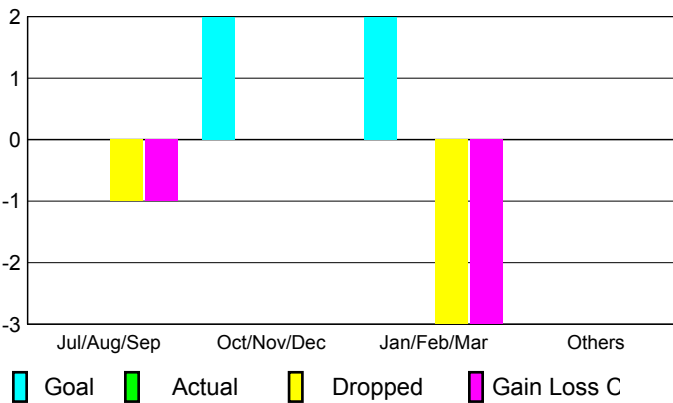

2009-2010 GMT Quarterly Report for District (or Undistricted) **District 2 S3**

GMT: **Shah JOHN 'JACK' R FERGUS**

Location: **TEXAS**

GMT CA: **1**

CLUBS

Club Results
2009-2010

Clubs
2008-2009

Month	New Club Goal	Actual New Clubs	Actual Dropped Clubs	Gain/Loss of Clubs	Gain/Loss of Clubs
Jul/Aug/Sep	0	0	-1	-1	0
Oct/Nov/Dec	2	0	0	0	2
Jan/Feb/Mar	2	0	-3	-3	1
Apr/May/June	0	0	0	0	1
Totals	4	0	-4	-4	4

Club Results 2009-2010

Goal, New, Dropped, Gain/Loss

Comparison of Club Gain/Loss

Current Year Compared to the Previous Year