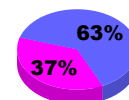

Gender Comparison 2009-2010

Jul/Aug/Sep