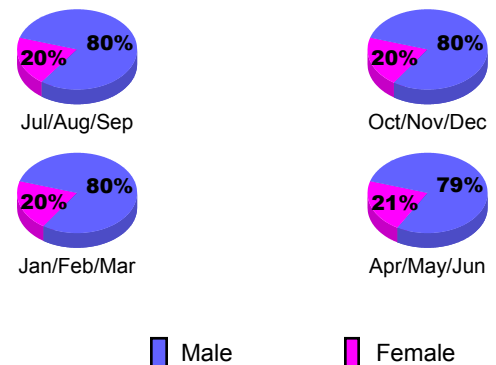

Gender Comparison 2009-2010