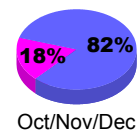

YTD Status Quo Clubs 2009-2010

Status Quo Clubs Compared to Status Quo Members

Gender Comparison 2009-2010

Jul/Aug/Sep

Oct/Nov/Dec

Jan/Feb/Mar

Apr/May/June

Male