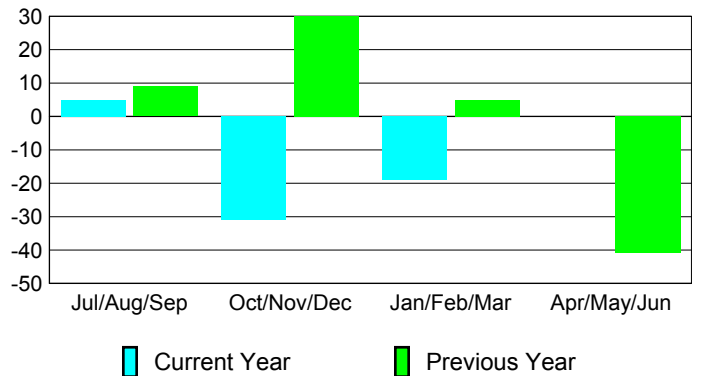

Gender Comparison 2009-2010

Jul/Aug/Sep

Oct/Nov/Dec

Jan/Feb/Mar

Apr/May/June

Male

Female