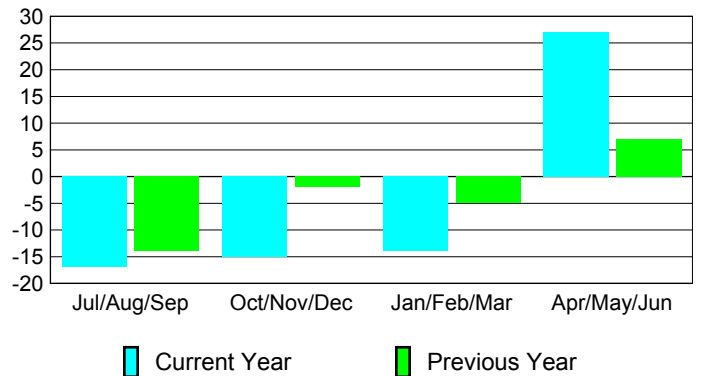

YTD Status Quo Clubs 2009-2010

Status Quo Clubs Compared to Status Quo Members

Gender Comparison 2009-2010

Jul/Aug/Sep

Oct/Nov/Dec

Jan/Feb/Mar

Apr/May/June

Male