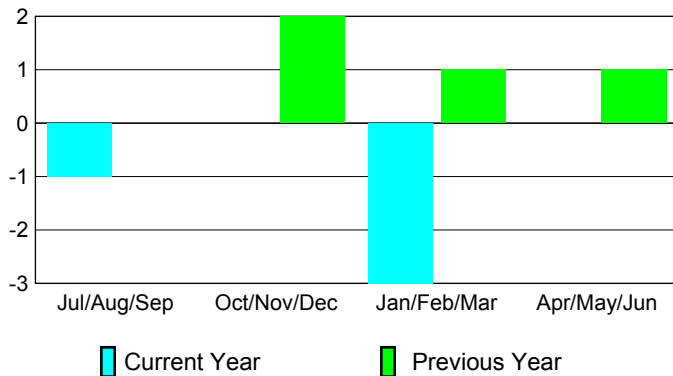

2009-2010 GMT Quarterly Report for District (or Undistricted) **District 2 S3**

GMT: **Shah JOHN 'JACK' R FERGUS**

Location: **TEXAS**

GMT CA: **1**

CLUBS

Club Results
2009-2010

Clubs
2008-2009

Month	New Club Goal	Actual New Clubs	Actual Dropped Clubs	Gain/Loss of Clubs	Gain/Loss of Clubs
Jul/Aug/Sep	0	0	-1	-1	0
Oct/Nov/Dec	2	0	0	0	2
Jan/Feb/Mar	2	0	-3	-3	1
Apr/May/June	0	0	0	0	1
Totals	4	0	-4	-4	4

Club Results 2009-2010

Goal, New, Dropped, Gain/Loss

Comparison of Club Gain/Loss

Current Year Compared to the Previous Year

YTD Status Quo Clubs 2009-2010

Status Quo Clubs Compared to Status Quo Members

MEMBERSHIP

Membership Results
2009-2010

Membership
2008-2009

Month	Net Memb Goal	Actual New Memb	Actual Dropped Memb	Gain/Loss of Memb	Gain/Loss of Memb
Jul/Aug/Sep	-52	91	-75	16	6
Oct/Nov/Dec	36	51	-83	-32	33
Jan/Feb/Mar	61	82	-96	-14	8
Apr/May/June	0	99	-127	-28	-5
Totals	45	323	-381	-58	42

Membership Results 2009-2010

Goal, New, Dropped, Gain/Loss

Comparison of Membership Gain/Loss

Current Year Compared to the Previous Year

Gender Comparison 2009-2010

Jul/Aug/Sep

Oct/Nov/Dec

Jan/Feb/Mar

Apr/May/June

Male

Female