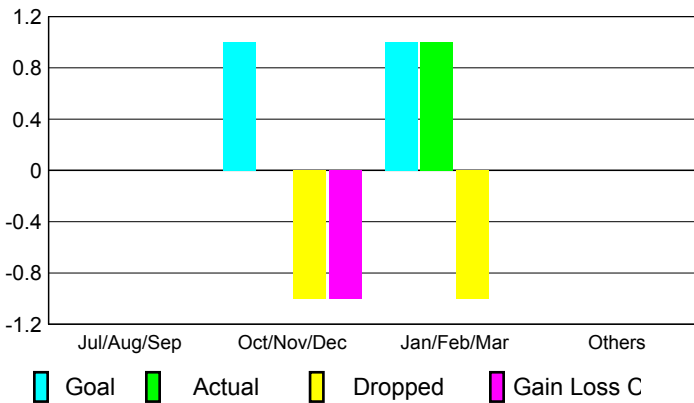

2009-2010 GMT Quarterly Report for District (or Undistricted) **District 26 M4**

GMT: **Shah JOHN 'JACK' R FERGUS**

Location: **MISSOURI**

GMT CA: **1**

CLUBS

Club Results
2009-2010

Clubs
2008-2009

Month	New Club Goal	Actual New Clubs	Actual Dropped Clubs	Gain/Loss of Clubs	Gain/Loss of Clubs
Jul/Aug/Sep	0	0	0	0	0
Oct/Nov/Dec	1	0	-1	-1	0
Jan/Feb/Mar	1	1	-1	0	0
Apr/May/June	0	0	0	0	0
Totals	2	1	-2	-1	0

Club Results 2009-2010

Goal, New, Dropped, Gain/Loss

Comparison of Club Gain/Loss

Current Year Compared to the Previous Year