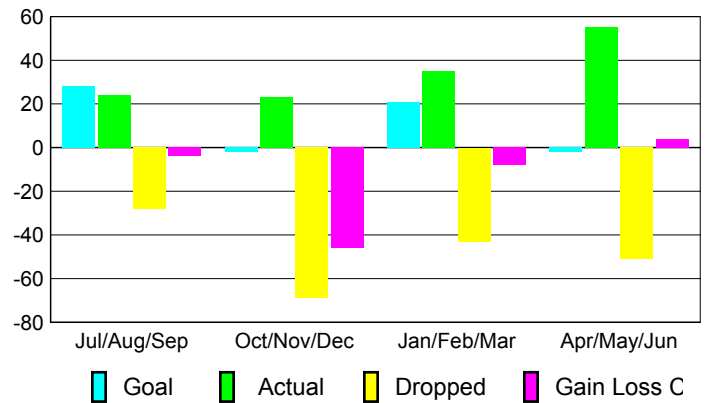

Membership Results 2009-2010

Goal, New, Dropped, Gain/Loss

Comparison of Membership Gain/Loss

Current Year Compared to the Previous Year