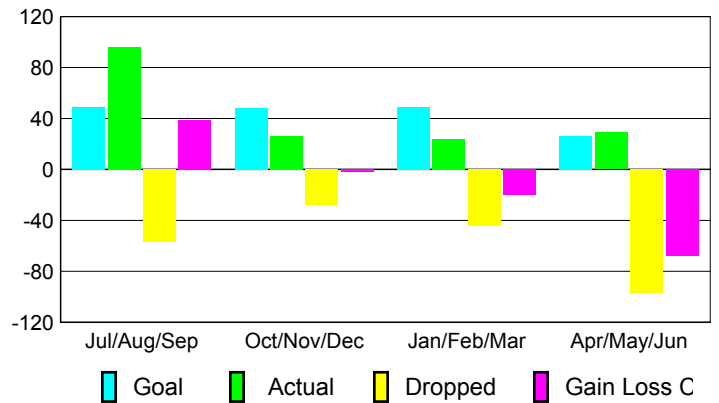

Membership Results 2009-2010

Goal, New, Dropped, Gain/Loss

Comparison of Membership Gain/Loss

Current Year Compared to the Previous Year