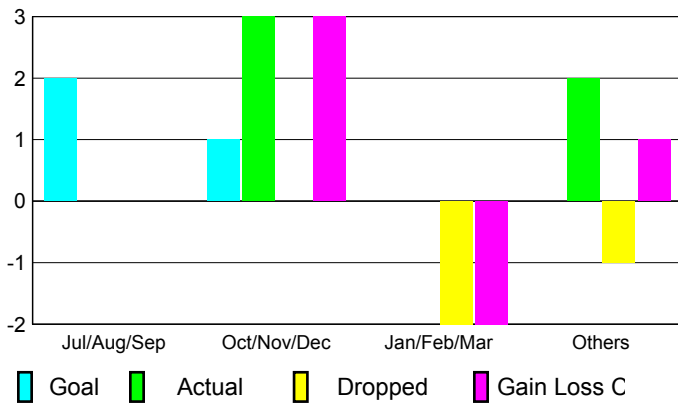

2009-2010 GMT Quarterly Report for District (or Undistricted) **District 2 A3**

GMT: **Shah JOHN 'JACK' R FERGUS**

Location: **TEXAS**

GMT CA: **1**

CLUBS

Club Results
2009-2010

Clubs
2008-2009

Month	New Club Goal	Actual New Clubs	Actual Dropped Clubs	Gain/Loss of Clubs	Gain/Loss of Clubs
Jul/Aug/Sep	2	0	0	0	0
Oct/Nov/Dec	1	3	0	3	2
Jan/Feb/Mar	0	0	-2	-2	0
Apr/May/June	0	2	-1	1	4
Totals	3	5	-3	2	6

Club Results 2009-2010

Goal, New, Dropped, Gain/Loss

Comparison of Club Gain/Loss

Current Year Compared to the Previous Year