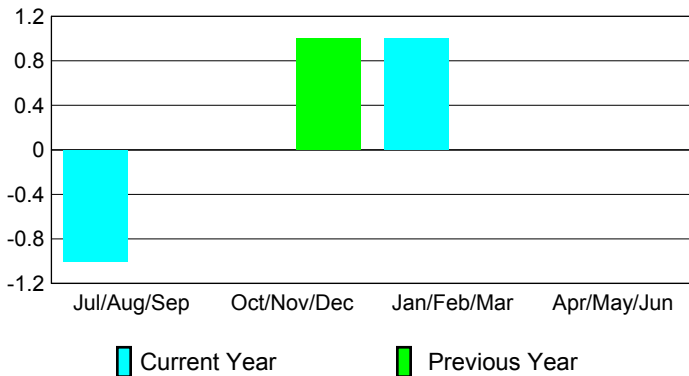

2009-2010 GMT Quarterly Report for District (or Undistricted) **District 2 X3**

GMT: **Shah JOHN 'JACK' R FERGUS**

Location: **TEXAS**

GMT CA: **1**

CLUBS

Club Results
2009-2010

Clubs
2008-2009

Month	New Club Goal	Actual New Clubs	Actual Dropped Clubs	Gain/Loss of Clubs	Gain/Loss of Clubs
Jul/Aug/Sep	0	0	-1	-1	0
Oct/Nov/Dec	1	0	0	0	1
Jan/Feb/Mar	2	1	0	1	0
Apr/May/June	2	0	0	0	0
Totals	5	1	-1	0	1

Club Results 2009-2010

Goal, New, Dropped, Gain/Loss

Comparison of Club Gain/Loss

Current Year Compared to the Previous Year

YTD Status Quo Clubs 2009-2010

Status Quo Clubs Compared to Status Quo Members

MEMBERSHIP

Membership Results
2009-2010

Membership
2008-2009

Month	Net Memb Goal	Actual New Memb	Actual Dropped Memb	Gain/Loss of Memb	Gain/Loss of Memb
Jul/Aug/Sep	-16	48	-71	-23	-8
Oct/Nov/Dec	15	54	-47	7	20
Jan/Feb/Mar	35	88	-51	37	-15
Apr/May/June	65	32	-62	-30	-45
Totals	99	222	-231	-9	-48

Membership Results 2009-2010

Goal, New, Dropped, Gain/Loss

Comparison of Membership Gain/Loss

Current Year Compared to the Previous Year

Gender Comparison 2009-2010

Jul/Aug/Sep

Oct/Nov/Dec

Jan/Feb/Mar

Apr/May/June

Male

Female