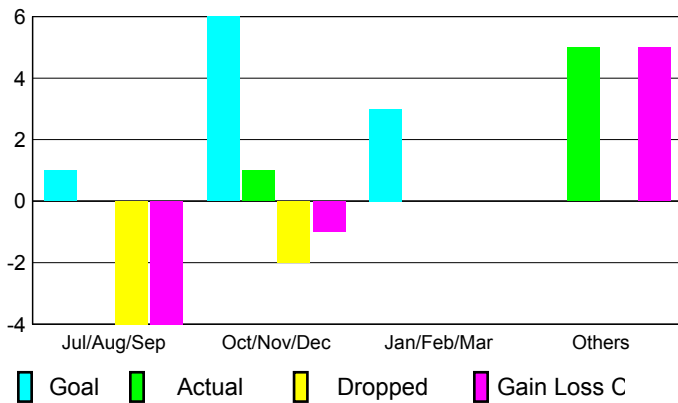

2009-2010 GMT Quarterly Report for District (or Undistricted) **District 2 X1**

GMT: **Shah JOHN 'JACK' R FERGUS**

Location: **TEXAS**

GMT CA: **1**

CLUBS

Club Results
2009-2010

Clubs
2008-2009

Month	New Club Goal	Actual New Clubs	Actual Dropped Clubs	Gain/Loss of Clubs	Gain/Loss of Clubs
Jul/Aug/Sep	1	0	-4	-4	0
Oct/Nov/Dec	6	1	-2	-1	1
Jan/Feb/Mar	3	0	0	0	0
Apr/May/June	0	5	0	5	0
Totals	10	6	-6	0	1

Club Results 2009-2010

Goal, New, Dropped, Gain/Loss