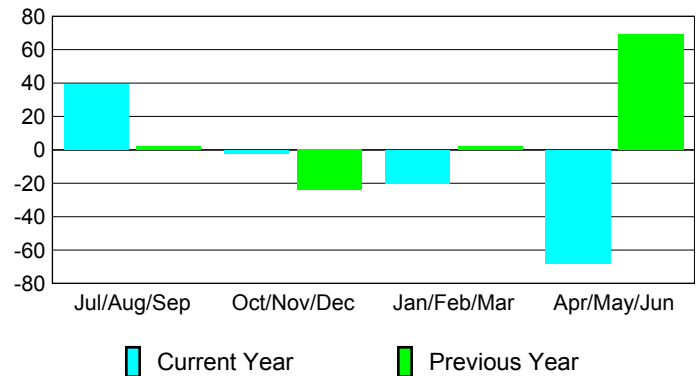

Gender Comparison 2009-2010

Male

Female