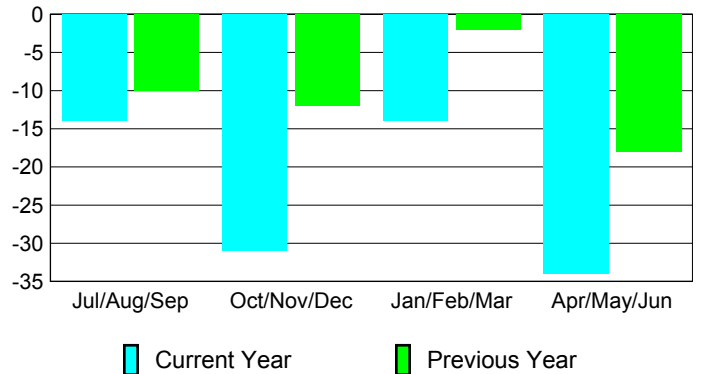

Comparison of Membership Gain/Loss

Current Year Compared to the Previous Year