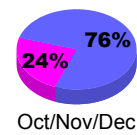

Oct/Nov/Dec