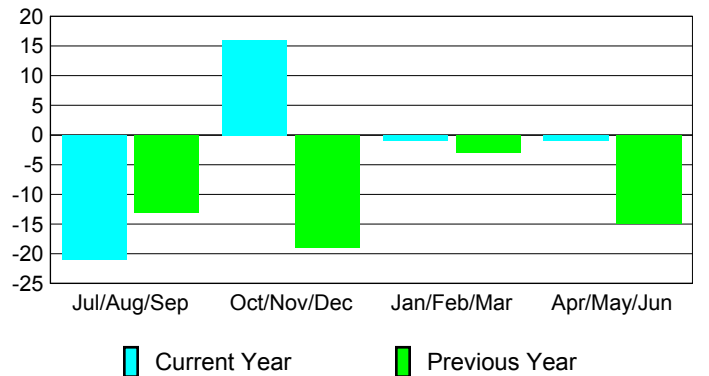

Gender Comparison 2009-2010

Jul/Aug/Sep

Oct/Nov/Dec

Jan/Feb/Mar

Apr/May/June

Male

Female