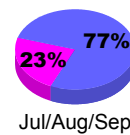

Gender Comparison 2009-2010

Jul/Aug/Sep