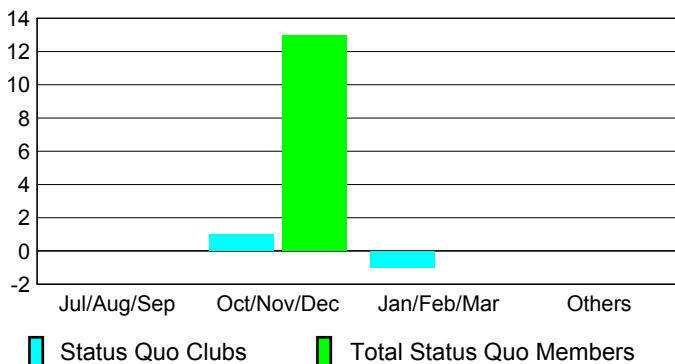

Club Results 2009-2010

Goal, New, Dropped, Gain/Loss

Comparison of Club Gain/Loss

Current Year Compared to the Previous Year

YTD Status Quo Clubs 2009-2010

Status Quo Clubs Compared to Status Quo Members

MEMBERSHIP