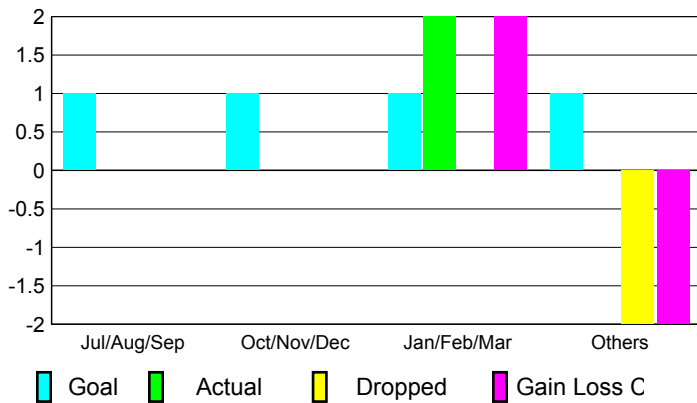

2009-2010 GMT Quarterly Report for District (or Undistricted) District 26 M6

GMT: Shah JOHN 'JACK' R FERGUS

Location: MISSOURI

GMT CA: 1

CLUBS

Club Results
2009-2010

Clubs
2008-2009

Month	New Club Goal	Actual New Clubs	Actual Dropped Clubs	Gain/Loss of Clubs	Gain/Loss of Clubs
Jul/Aug/Sep	1	0	0	0	0
Oct/Nov/Dec	1	0	0	0	1
Jan/Feb/Mar	1	2	0	2	0
Apr/May/Jun	1	0	-2	-2	2
Totals	4	2	-2	0	3

Club Results 2009-2010

Goal, New, Dropped, Gain/Loss