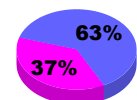

Oct/Nov/Dec