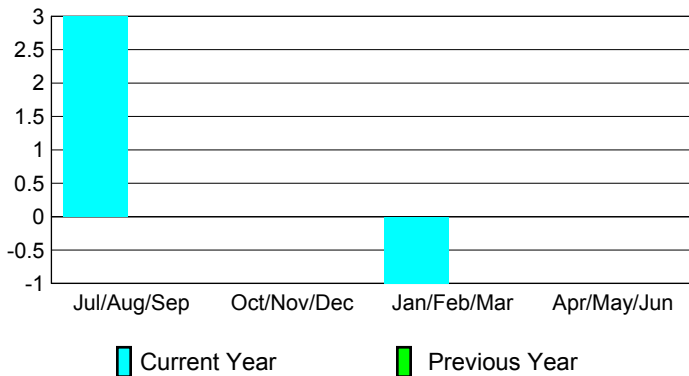

Comparison of Club Gain/Loss

Current Year Compared to the Previous Year