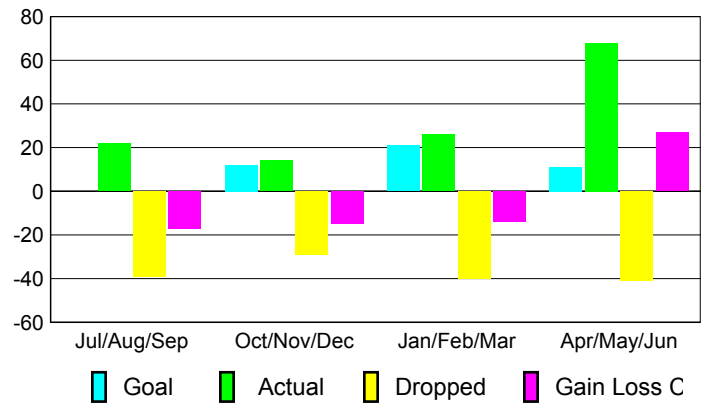

Membership Results 2009-2010

Goal, New, Dropped, Gain/Loss