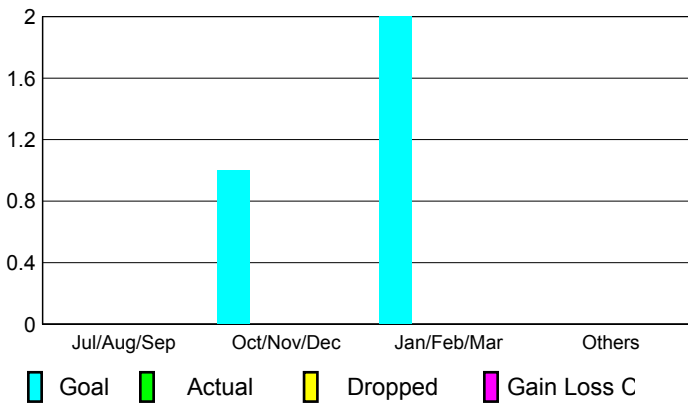

2009-2010 GMT Quarterly Report for District (or Undistricted) **District 8 I**

GMT: **Shah JOHN 'JACK' R FERGUS**

Location: **LOUISIANA**

GMT CA: **1**

CLUBS

Club Results 2009-2010

Clubs 2008-2009

Month	New Club Goal	Actual New Clubs	Actual Dropped Clubs	Gain/Loss of Clubs	Gain/Loss of Clubs
Jul/Aug/Sep	0	0	0	0	0
Oct/Nov/Dec	1	0	0	0	0
Jan/Feb/Mar	2	0	0	0	0
Apr/May/June	0	0	0	0	0
Totals	3	0	0	0	0

Club Results 2009-2010

Goal, New, Dropped, Gain/Loss

MEMBERSHIP

Membership Results 2009-2010

Membership 2008-2009

Month	Net Memb Goal	Actual New Memb	Actual Dropped Memb	Gain/Loss of Memb	Gain/Loss of Memb
Jul/Aug/Sep	28	30	-20	10	-13
Oct/Nov/Dec	50	25	-20	5	-7
Jan/Feb/Mar	70	16	-18	-2	-24
Apr/May/June	16	24	-38	-14	-2
Totals	164	95	-96	-1	-46