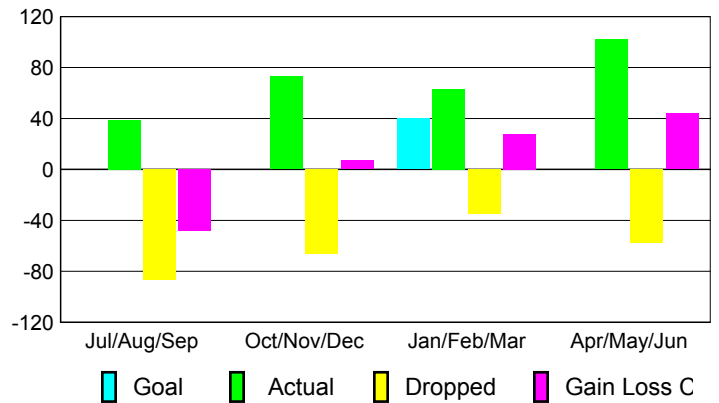

Membership Results 2009-2010

Goal, New, Dropped, Gain/Loss