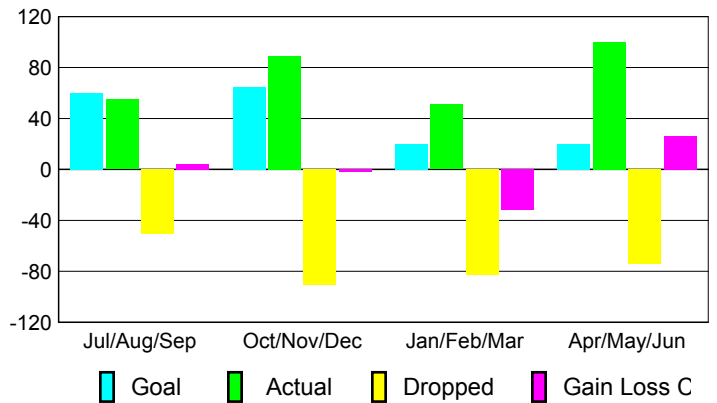

Membership Results 2009-2010

Goal, New, Dropped, Gain/Loss

Comparison of Membership Gain/Loss

Current Year Compared to the Previous Year