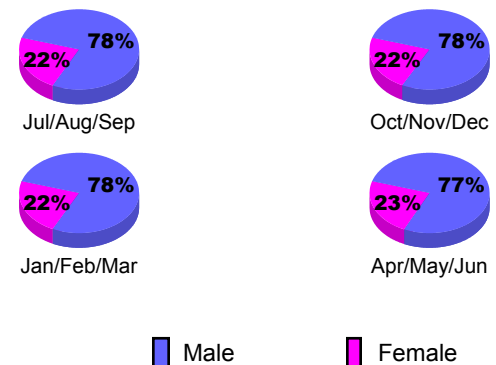

Gender Comparison 2009-2010