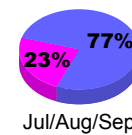

Gender Comparison 2009-2010