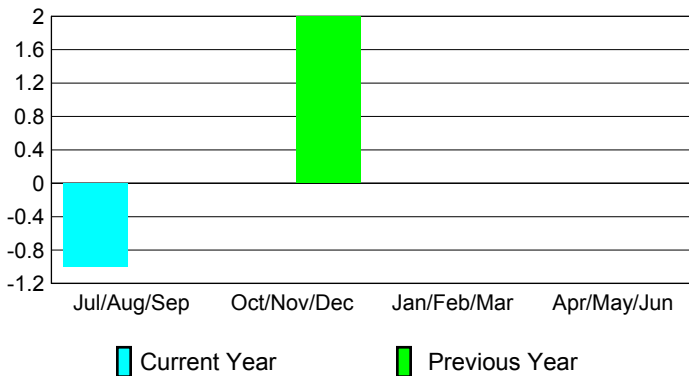

2009-2010 GMT Quarterly Report for District (or Undistricted) **District 8 O**

GMT: **Shah JOHN 'JACK' R FERGUS**

Location: **LOUISIANA**

GMT CA: **1**

CLUBS

Club Results
2009-2010

Clubs
2008-2009

Month	New Club Goal	Actual New Clubs	Actual Dropped Clubs	Gain/Loss of Clubs	Gain/Loss of Clubs
Jul/Aug/Sep	0	0	-1	-1	0
Oct/Nov/Dec	0	0	0	0	2
Jan/Feb/Mar	1	0	0	0	0
Apr/May/June	1	0	0	0	0
Totals	2	0	-1	-1	2

Club Results 2009-2010

Goal, New, Dropped, Gain/Loss

Comparison of Club Gain/Loss

Current Year Compared to the Previous Year

YTD Status Quo Clubs 2009-2010

Status Quo Clubs Compared to Status Quo Members

MEMBERSHIP

Membership Results
2009-2010

Membership
2008-2009

Month	Net Memb Goal	Actual New Memb	Actual Dropped Memb	Gain/Loss of Memb	Gain/Loss of Memb
Jul/Aug/Sep	0	27	-48	-21	-16
Oct/Nov/Dec	0	29	-37	-8	66
Jan/Feb/Mar	40	14	-34	-20	-10
Apr/May/June	40	19	-35	-16	-34
Totals	80	89	-154	-65	6

Membership Results 2009-2010

Goal, New, Dropped, Gain/Loss

Comparison of Membership Gain/Loss

Current Year Compared to the Previous Year

Gender Comparison 2009-2010

Jul/Aug/Sep

Oct/Nov/Dec

Jan/Feb/Mar

Apr/May/June

Male

Female