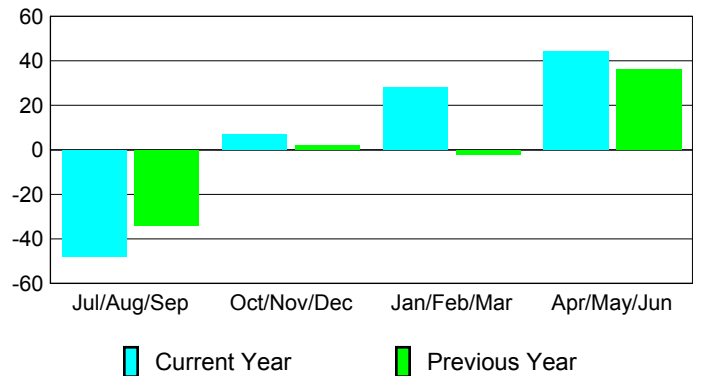

Comparison of Membership Gain/Loss

Current Year Compared to the Previous Year