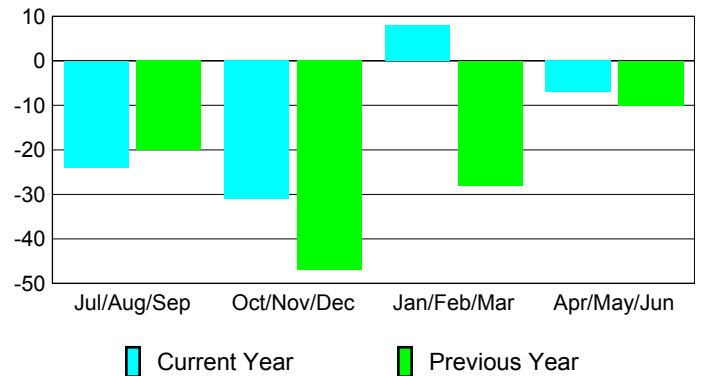

Gender Comparison 2009-2010

Jul/Aug/Sep

Oct/Nov/Dec

Jan/Feb/Mar

Apr/May/June

Male

Female