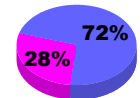

Apr/May/June

Male

Female