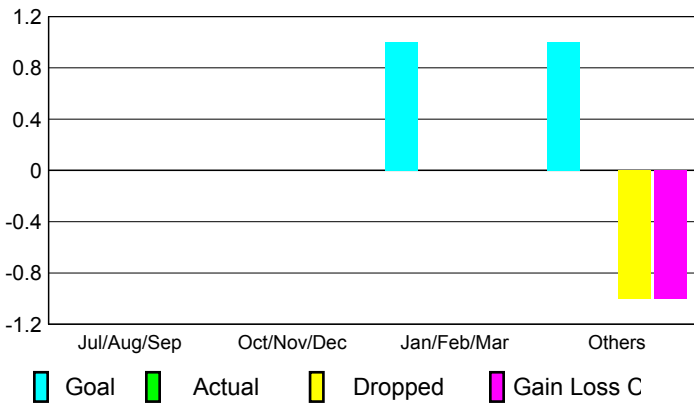

Club Results 2009-2010

Goal, New, Dropped, Gain/Loss

Comparison of Club Gain/Loss

Current Year Compared to the Previous Year

YTD Status Quo Clubs 2009-2010

Status Quo Clubs Compared to Status Quo Members

MEMBERSHIP