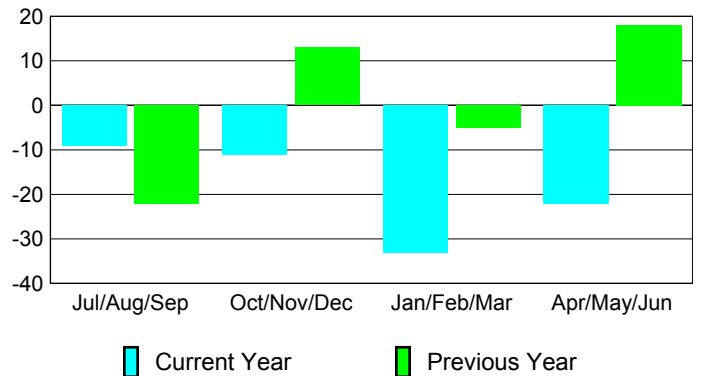

Comparison of Membership Gain/Loss

Current Year Compared to the Previous Year