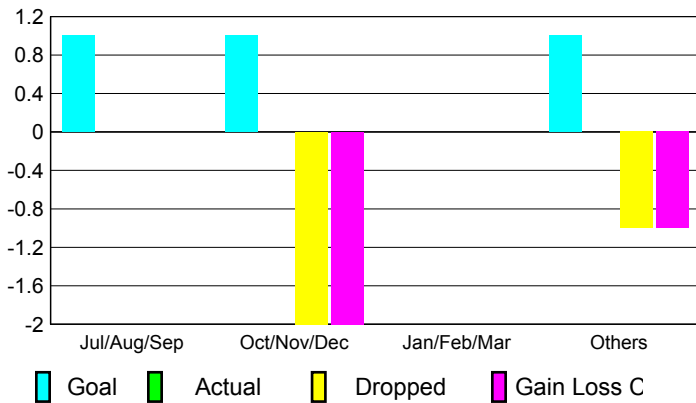

2009-2010 GMT Quarterly Report for District (or Undistricted) **District 8 S**

GMT: Shah JOHN 'JACK' R FERGUS

Location: LOUISIANA

GMT CA: 1

CLUBS

Club Results
2009-2010

Clubs
2008-2009

Month	New Club Goal	Actual New Clubs	Actual Dropped Clubs	Gain/Loss of Clubs	Gain/Loss of Clubs
Jul/Aug/Sep	1	0	0	0	0
Oct/Nov/Dec	1	0	-2	-2	0
Jan/Feb/Mar	0	0	0	0	0
Apr/May/June	1	0	-1	-1	0
Totals	3	0	-3	-3	0

Club Results 2009-2010

Goal, New, Dropped, Gain/Loss