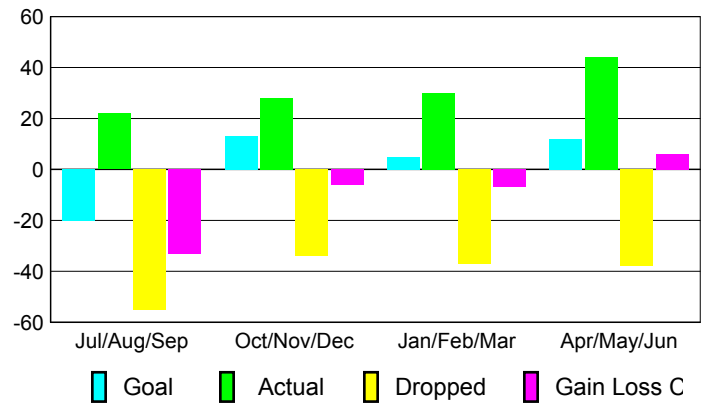

Membership Results 2009-2010

Goal, New, Dropped, Gain/Loss