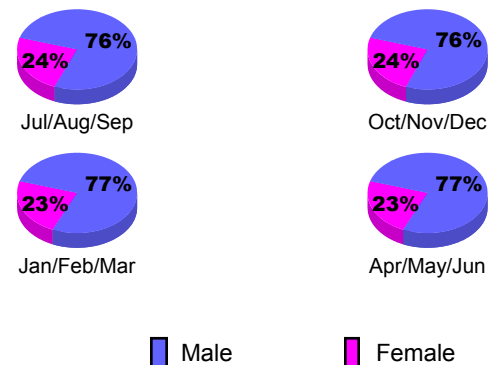

Gender Comparison 2009-2010