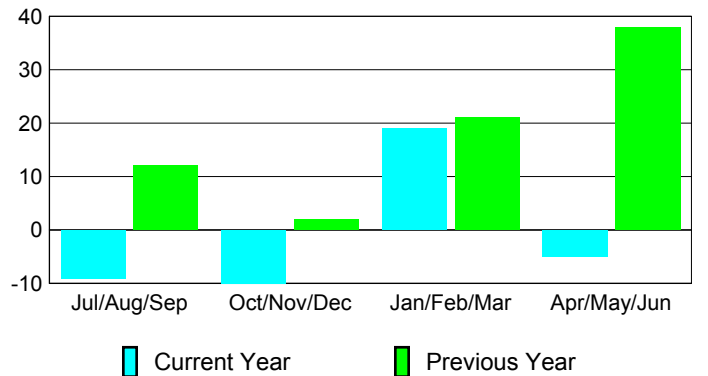

Gender Comparison 2009-2010

Jul/Aug/Sep

Oct/Nov/Dec

Jan/Feb/Mar

Apr/May/June

Male

Female