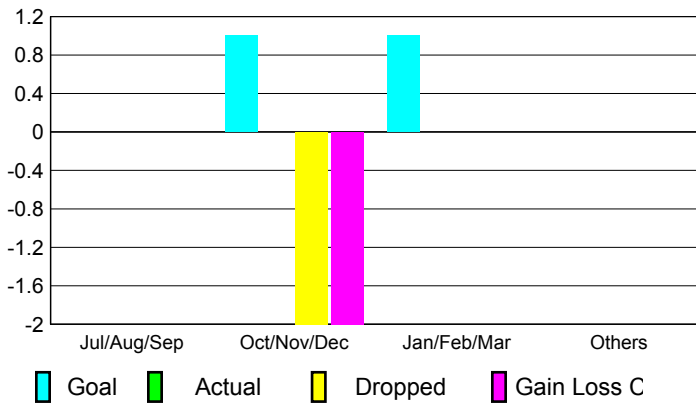

2009-2010 GMT Quarterly Report for District (or Undistricted) **District 26 M2**

GMT: **Shah JOHN 'JACK' R FERGUS**

Location: **MISSOURI**

GMT CA: **1**

CLUBS

Club Results
2009-2010

Clubs
2008-2009

Month	New Club Goal	Actual New Clubs	Actual Dropped Clubs	Gain/Loss of Clubs	Gain/Loss of Clubs
Jul/Aug/Sep	0	0	0	0	0
Oct/Nov/Dec	1	0	-2	-2	0
Jan/Feb/Mar	1	0	0	0	0
Apr/May/June	0	0	0	0	1
Totals	2	0	-2	-2	1

Club Results 2009-2010

Goal, New, Dropped, Gain/Loss