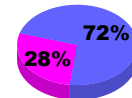

Jan/Feb/Mar