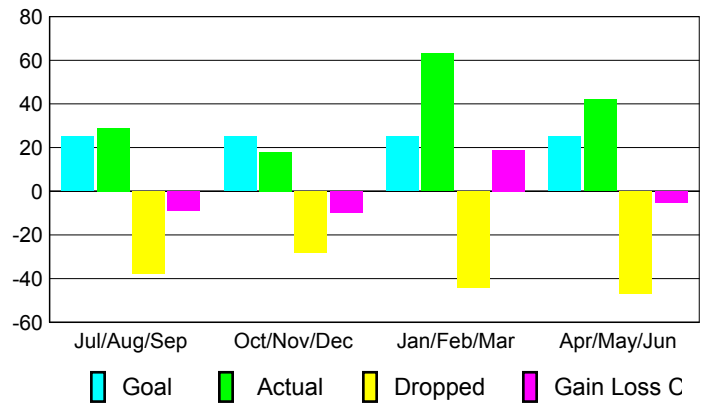

Membership Results 2009-2010

Goal, New, Dropped, Gain/Loss

Comparison of Membership Gain/Loss

Current Year Compared to the Previous Year