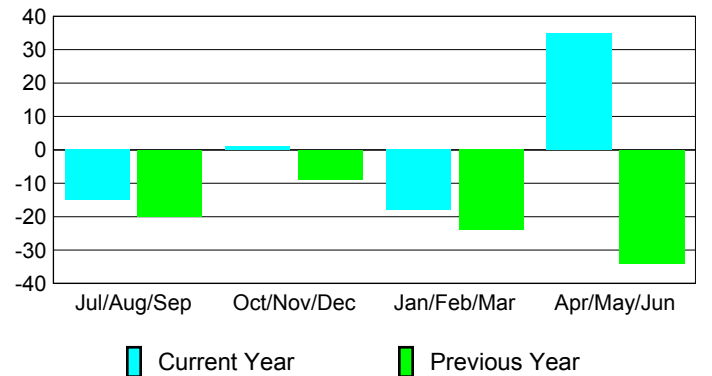

Gender Comparison 2009-2010

Male

Female