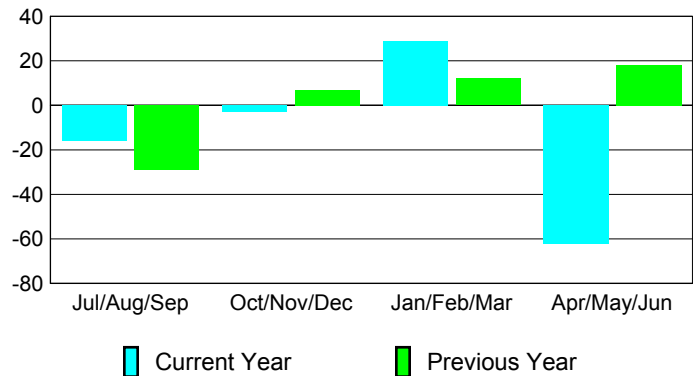

Comparison of Membership Gain/Loss

Current Year Compared to the Previous Year