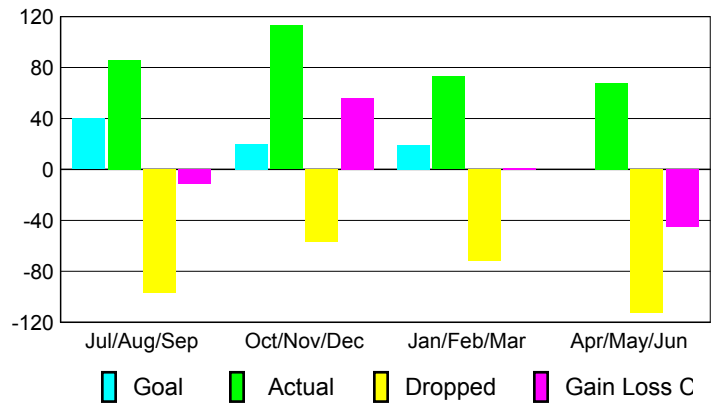

Membership Results 2009-2010

Goal, New, Dropped, Gain/Loss

Comparison of Membership Gain/Loss

Current Year Compared to the Previous Year