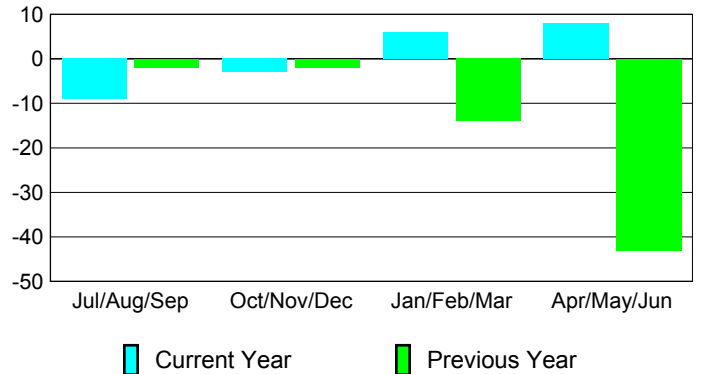

Gender Comparison 2009-2010

Jul/Aug/Sep

Oct/Nov/Dec

Jan/Feb/Mar

Apr/May/June

Male

Female