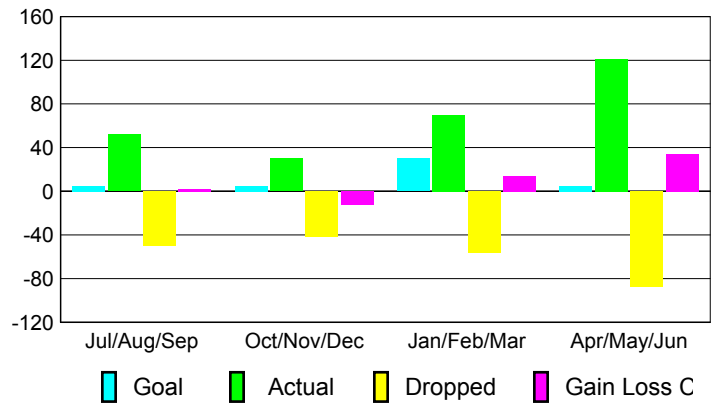

Membership Results 2009-2010

Goal, New, Dropped, Gain/Loss

Comparison of Membership Gain/Loss

Current Year Compared to the Previous Year