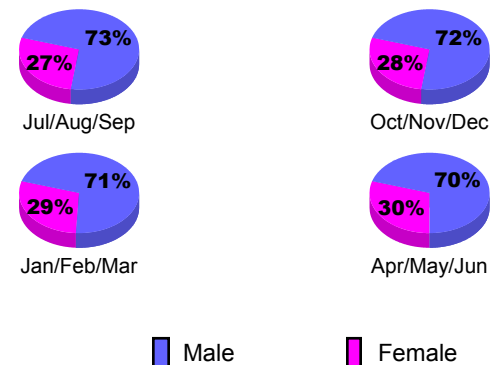

Gender Comparison 2009-2010