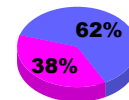

Jan/Feb/Mar