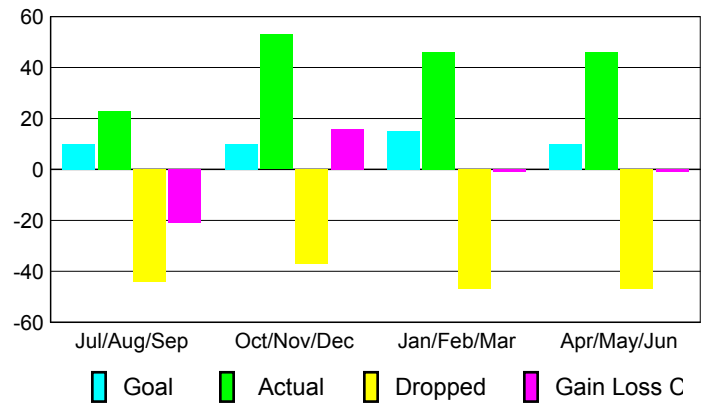

Membership Results 2009-2010

Goal, New, Dropped, Gain/Loss

Comparison of Membership Gain/Loss

Current Year Compared to the Previous Year