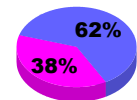

Apr/May/June

Male

Female