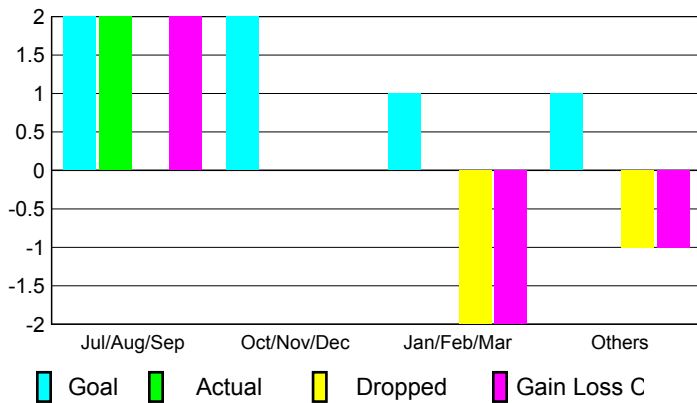

2009-2010 GMT Quarterly Report for District (or Undistricted) **District 2 A2**

GMT: **Shah JOHN 'JACK' R FERGUS**

Location: **TEXAS**

GMT CA: **1**

CLUBS

Club Results
2009-2010

Clubs
2008-2009

Month	New Club Goal	Actual New Clubs	Actual Dropped Clubs	Gain/Loss of Clubs	Gain/Loss of Clubs
Jul/Aug/Sep	2	2	0	2	0
Oct/Nov/Dec	2	0	0	0	1
Jan/Feb/Mar	1	0	-2	-2	1
Apr/May/June	1	0	-1	-1	0
Totals	6	2	-3	-1	2

Club Results 2009-2010

Goal, New, Dropped, Gain/Loss

Comparison of Club Gain/Loss

Current Year Compared to the Previous Year