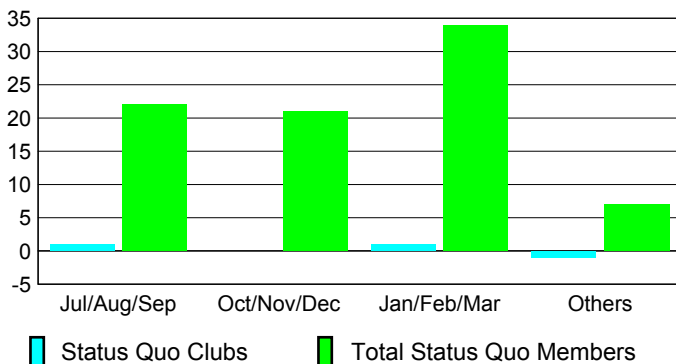

Club Results 2009-2010

Goal, New, Dropped, Gain/Loss

Comparison of Club Gain/Loss

Current Year Compared to the Previous Year

YTD Status Quo Clubs 2009-2010

Status Quo Clubs Compared to Status Quo Members

MEMBERSHIP