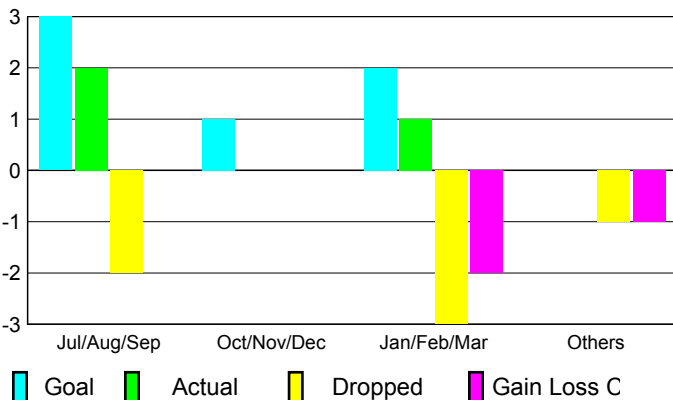

2009-2010 GMT Quarterly Report for District (or Undistricted) **District 26 M5**

GMT: **Shah JOHN 'JACK' R FERGUS**

Location: **MISSOURI**

GMT CA: **1**

CLUBS

Club Results
2009-2010

Clubs
2008-2009

Month	New Club Goal	Actual New Clubs	Actual Dropped Clubs	Gain/Loss of Clubs	Gain/Loss of Clubs
Jul/Aug/Sep	3	2	-2	0	0
Oct/Nov/Dec	1	0	0	0	0
Jan/Feb/Mar	2	1	-3	-2	0
Apr/May/June	0	0	-1	-1	0
Totals	6	3	-6	-3	0

Club Results 2009-2010

Goal, New, Dropped, Gain/Loss