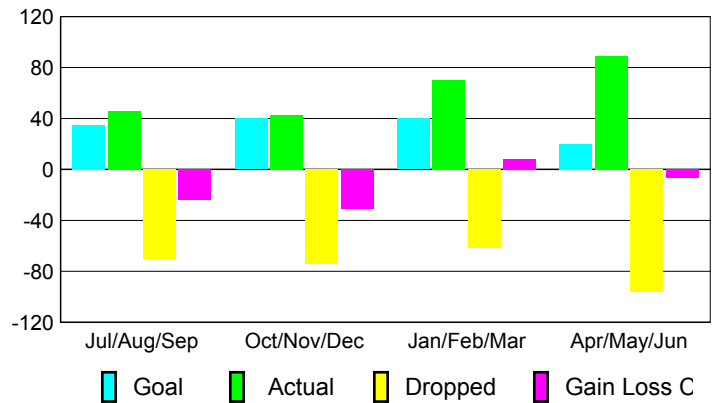

Membership Results 2009-2010

Goal, New, Dropped, Gain/Loss

Comparison of Membership Gain/Loss

Current Year Compared to the Previous Year