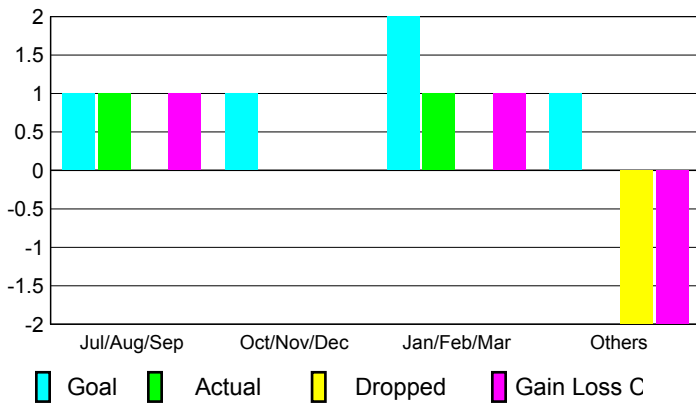

2009-2010 GMT Quarterly Report for District (or Undistricted) **District 2 S2**

GMT: **Shah JOHN 'JACK' R FERGUS**

Location: **TEXAS**

GMT CA: **1**

CLUBS

Club Results
2009-2010

Clubs
2008-2009

Month	New Club Goal	Actual New Clubs	Actual Dropped Clubs	Gain/Loss of Clubs	Gain/Loss of Clubs
Jul/Aug/Sep	1	1	0	1	0
Oct/Nov/Dec	1	0	0	0	2
Jan/Feb/Mar	2	1	0	1	2
Apr/May/June	1	0	-2	-2	1
Totals	5	2	-2	0	5

Club Results 2009-2010

Goal, New, Dropped, Gain/Loss

Comparison of Club Gain/Loss

Current Year Compared to the Previous Year