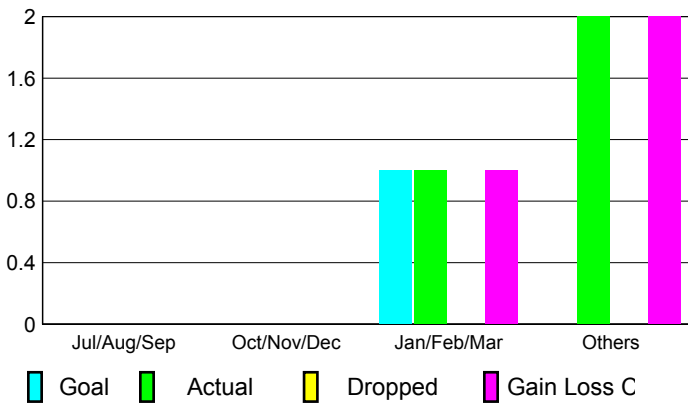

2009-2010 GMT Quarterly Report for District (or Undistricted) **District 2 A1**

GMT: **Shah JOHN 'JACK' R FERGUS**

Location: **TEXAS**

GMT CA: **1**

CLUBS

Club Results
2009-2010

Clubs
2008-2009

Month	New Club Goal	Actual New Clubs	Actual Dropped Clubs	Gain/Loss of Clubs	Gain/Loss of Clubs
Jul/Aug/Sep	0	0	0	0	0
Oct/Nov/Dec	0	0	0	0	0
Jan/Feb/Mar	1	1	0	1	1
Apr/May/June	0	2	0	2	0
Totals	1	3	0	3	1

Club Results 2009-2010

Goal, New, Dropped, Gain/Loss

Comparison of Club Gain/Loss

Current Year Compared to the Previous Year