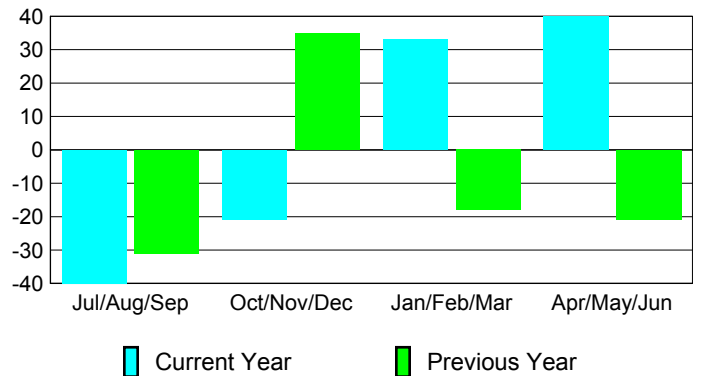

Comparison of Membership Gain/Loss

Current Year Compared to the Previous Year