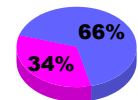

Apr/May/June

Male

Female