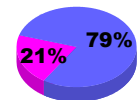

Apr/May/June

Male

Female

2009-2010 GMT Quarterly Report for District (or Undistricted) **District 26 M4**

GMT: **Shah JOHN 'JACK' R FERGUS**

Location: **MISSOURI**

GMT CA: **1**

CLUBS