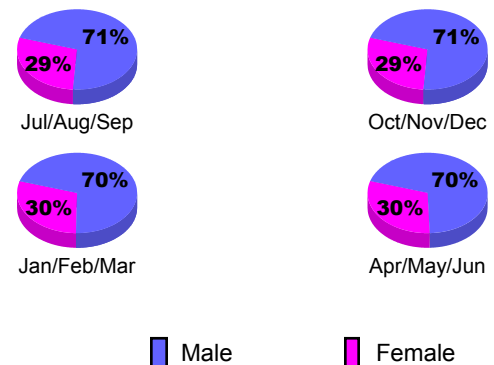

Gender Comparison 2009-2010