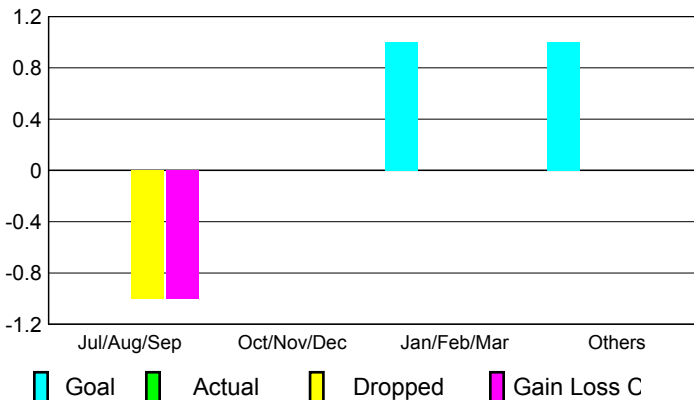

2009-2010 GMT Quarterly Report for District (or Undistricted) **District 8 O**

GMT: **Shah JOHN 'JACK' R FERGUS**

Location: **LOUISIANA**

GMT CA: **1**

CLUBS

Club Results
2009-2010

Clubs
2008-2009

Month	New Club Goal	Actual New Clubs	Actual Dropped Clubs	Gain/Loss of Clubs	Gain/Loss of Clubs
Jul/Aug/Sep	0	0	-1	-1	0
Oct/Nov/Dec	0	0	0	0	2
Jan/Feb/Mar	1	0	0	0	0
Apr/May/June	1	0	0	0	0
Totals	2	0	-1	-1	2

Club Results 2009-2010

Goal, New, Dropped, Gain/Loss

Comparison of Club Gain/Loss

Current Year Compared to the Previous Year