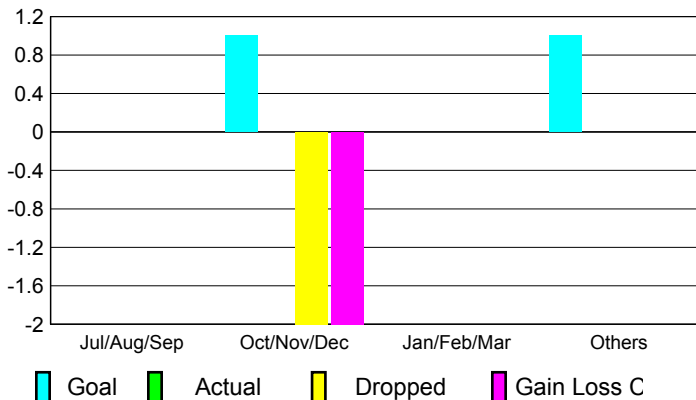

2009-2010 GMT Quarterly Report for District (or Undistricted) **District 8 N**

GMT: **Shah JOHN 'JACK' R FERGUS**

Location: **LOUISIANA**

GMT CA: **1**

CLUBS

Club Results
2009-2010

Clubs
2008-2009

Month	New Club Goal	Actual New Clubs	Actual Dropped Clubs	Gain/Loss of Clubs	Gain/Loss of Clubs
Jul/Aug/Sep	0	0	0	0	0
Oct/Nov/Dec	1	0	-2	-2	0
Jan/Feb/Mar	0	0	0	0	1
Apr/May/June	1	0	0	0	0
Totals	2	0	-2	-2	1

Club Results 2009-2010

Goal, New, Dropped, Gain/Loss

Comparison of Club Gain/Loss

Current Year Compared to the Previous Year