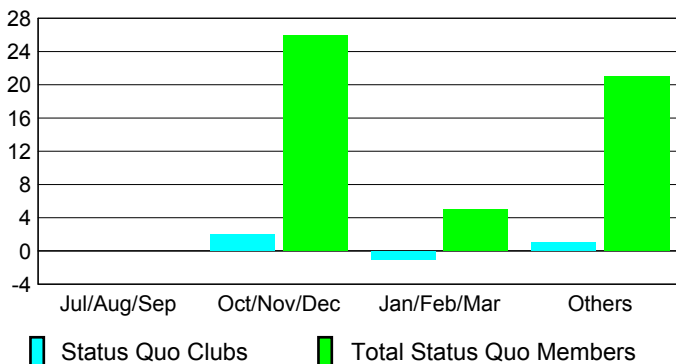

Club Results 2009-2010

Goal, New, Dropped, Gain/Loss

Comparison of Club Gain/Loss

Current Year Compared to the Previous Year

YTD Status Quo Clubs 2009-2010

Status Quo Clubs Compared to Status Quo Members

MEMBERSHIP