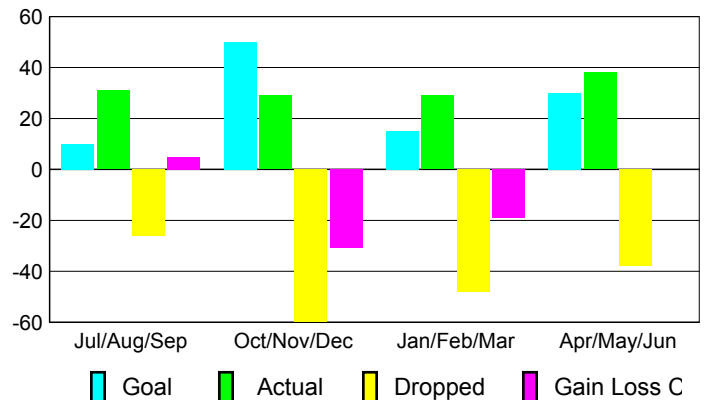

Membership Results 2009-2010

Goal, New, Dropped, Gain/Loss

Comparison of Membership Gain/Loss

Current Year Compared to the Previous Year