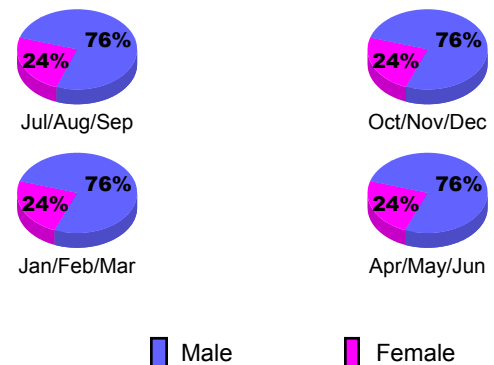

Gender Comparison 2009-2010