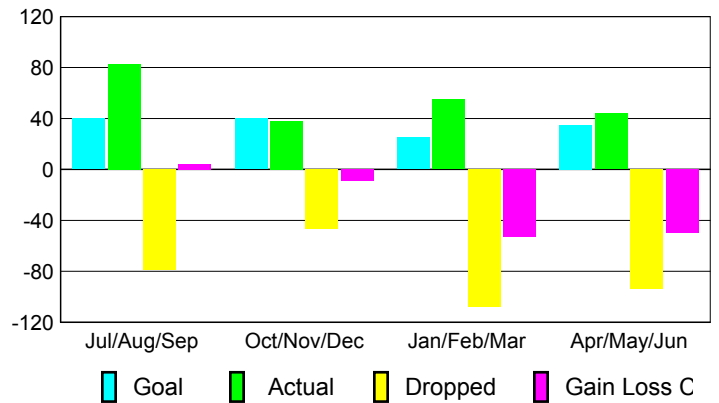

Membership Results 2009-2010

Goal, New, Dropped, Gain/Loss

Comparison of Membership Gain/Loss

Current Year Compared to the Previous Year