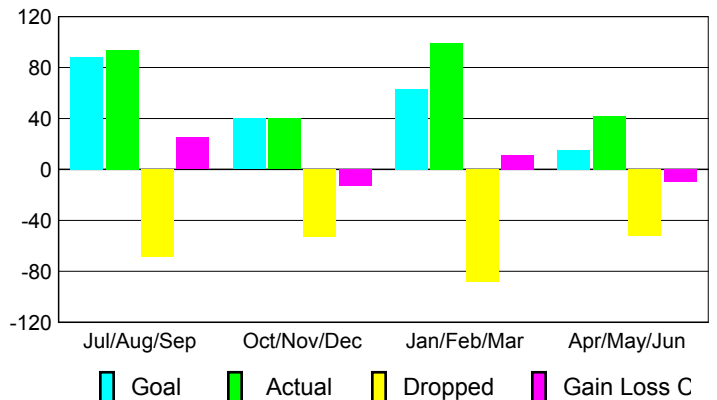

Membership Results 2009-2010

Goal, New, Dropped, Gain/Loss