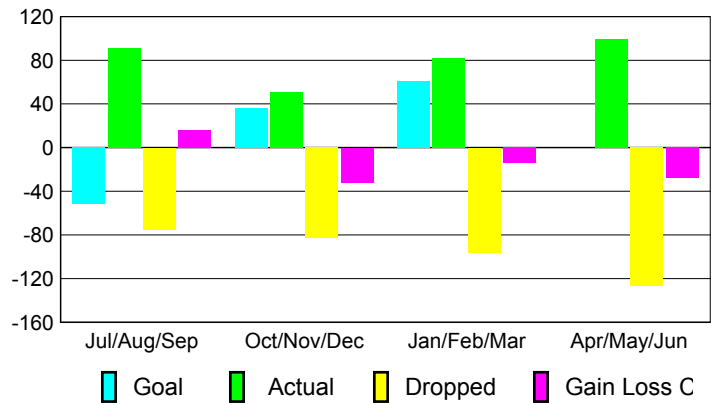

Membership Results 2009-2010

Goal, New, Dropped, Gain/Loss

Comparison of Membership Gain/Loss

Current Year Compared to the Previous Year