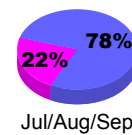

Gender Comparison 2009-2010

Jul/Aug/Sep