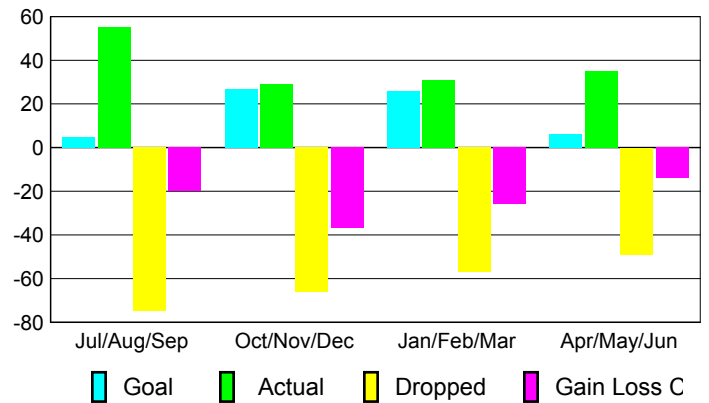

Membership Results 2009-2010

Goal, New, Dropped, Gain/Loss