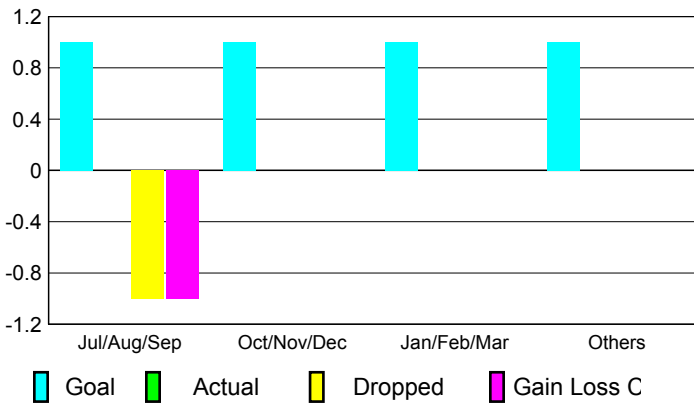

2009-2010 GMT Quarterly Report for District (or Undistricted) **District 2 X2**

GMT: **Shah JOHN 'JACK' R FERGUS**

Location: **TEXAS**

GMT CA: **1**

CLUBS

Club Results
2009-2010

Clubs
2008-2009

Month	New Club Goal	Actual New Clubs	Actual Dropped Clubs	Gain/Loss of Clubs	Gain/Loss of Clubs
Jul/Aug/Sep	1	0	-1	-1	0
Oct/Nov/Dec	1	0	0	0	0
Jan/Feb/Mar	1	0	0	0	0
Apr/May/June	1	0	0	0	0
Totals	4	0	-1	-1	0

Club Results 2009-2010

Goal, New, Dropped, Gain/Loss

Comparison of Club Gain/Loss

Current Year Compared to the Previous Year