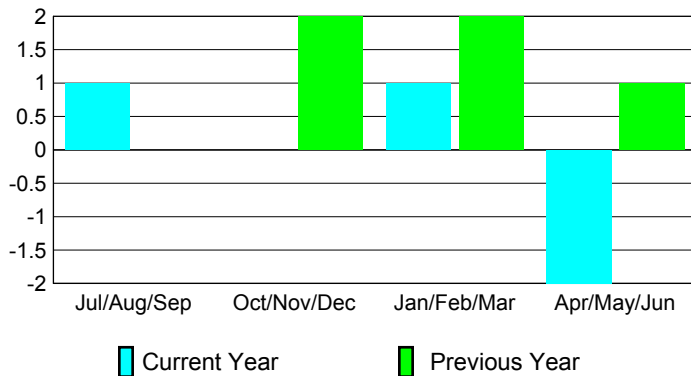

2009-2010 GMT Quarterly Report for District (or Undistricted) **District 2 S2**

GMT: **Shah JOHN 'JACK' R FERGUS**

Location: **TEXAS**

GMT CA: **1**

CLUBS

Club Results
2009-2010

Clubs
2008-2009

Month	New Club Goal	Actual New Clubs	Actual Dropped Clubs	Gain/Loss of Clubs	Gain/Loss of Clubs
Jul/Aug/Sep	1	1	0	1	0
Oct/Nov/Dec	1	0	0	0	2
Jan/Feb/Mar	2	1	0	1	2
Apr/May/June	1	0	-2	-2	1
Totals	5	2	-2	0	5

Club Results 2009-2010

Goal, New, Dropped, Gain/Loss

Comparison of Club Gain/Loss

Current Year Compared to the Previous Year

YTD Status Quo Clubs 2009-2010

Status Quo Clubs Compared to Status Quo Members

MEMBERSHIP

Membership Results
2009-2010

Membership
2008-2009

Month	Net Memb Goal	Actual New Memb	Actual Dropped Memb	Gain/Loss of Memb	Gain/Loss of Memb
Jul/Aug/Sep	40	82	-76	6	-14
Oct/Nov/Dec	20	106	-88	18	59
Jan/Feb/Mar	40	109	-85	24	35
Apr/May/June	15	84	-105	-21	78
Totals	115	381	-354	27	158

Membership Results 2009-2010

Goal, New, Dropped, Gain/Loss

Comparison of Membership Gain/Loss

Current Year Compared to the Previous Year

Gender Comparison 2009-2010

Jul/Aug/Sep

Oct/Nov/Dec

Jan/Feb/Mar

Apr/May/June

Male

Female