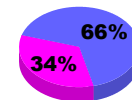

Jan/Feb/Mar