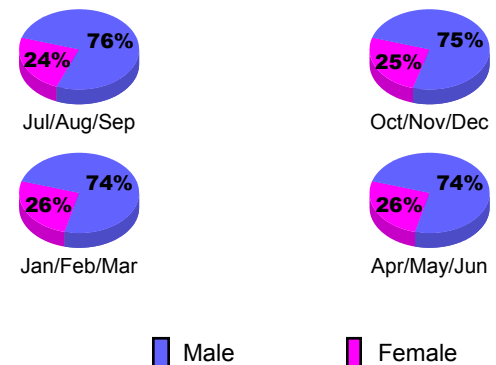

Gender Comparison 2009-2010