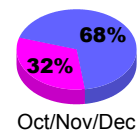

Oct/Nov/Dec