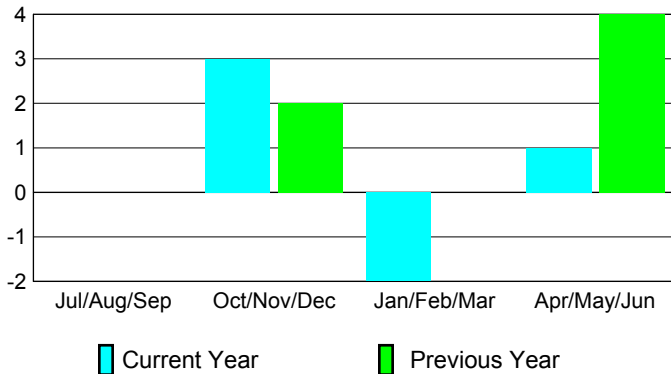

2009-2010 GMT Quarterly Report for District (or Undistricted) **District 2 A3**

GMT: **Shah JOHN 'JACK' R FERGUS**

Location: **TEXAS**

GMT CA: **1**

CLUBS

Club Results
2009-2010

Clubs
2008-2009

Month	New Club Goal	Actual New Clubs	Actual Dropped Clubs	Gain/Loss of Clubs	Gain/Loss of Clubs
Jul/Aug/Sep	2	0	0	0	0
Oct/Nov/Dec	1	3	0	3	2
Jan/Feb/Mar	0	0	-2	-2	0
Apr/May/June	0	2	-1	1	4
Totals	3	5	-3	2	6

Club Results 2009-2010

Goal, New, Dropped, Gain/Loss

Comparison of Club Gain/Loss

Current Year Compared to the Previous Year

YTD Status Quo Clubs 2009-2010

Status Quo Clubs Compared to Status Quo Members

MEMBERSHIP

Membership Results
2009-2010

Membership
2008-2009

Month	Net Memb Goal	Actual New Memb	Actual Dropped Memb	Gain/Loss of Memb	Gain/Loss of Memb
Jul/Aug/Sep	60	55	-51	4	-11
Oct/Nov/Dec	65	89	-91	-2	70
Jan/Feb/Mar	20	51	-83	-32	0
Apr/May/June	20	100	-74	26	125
Totals	165	295	-299	-4	184

Membership Results 2009-2010

Goal, New, Dropped, Gain/Loss

Comparison of Membership Gain/Loss

Current Year Compared to the Previous Year

Gender Comparison 2009-2010

Jul/Aug/Sep

Oct/Nov/Dec

Jan/Feb/Mar

Apr/May/June

Male

Female