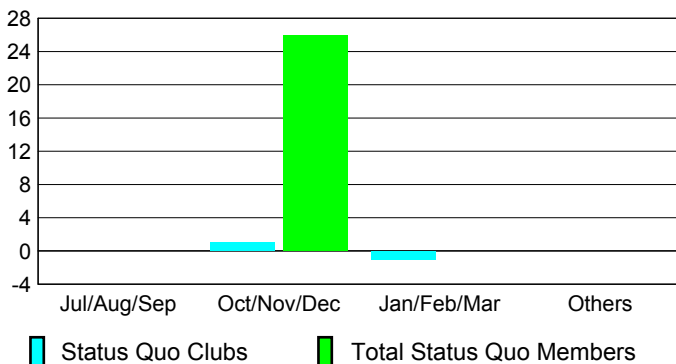

Club Results 2009-2010

Goal, New, Dropped, Gain/Loss

Comparison of Club Gain/Loss

Current Year Compared to the Previous Year

YTD Status Quo Clubs 2009-2010

Status Quo Clubs Compared to Status Quo Members

MEMBERSHIP