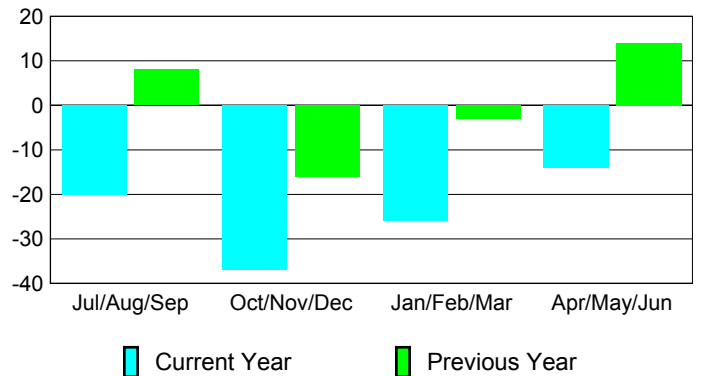

Comparison of Membership Gain/Loss

Current Year Compared to the Previous Year