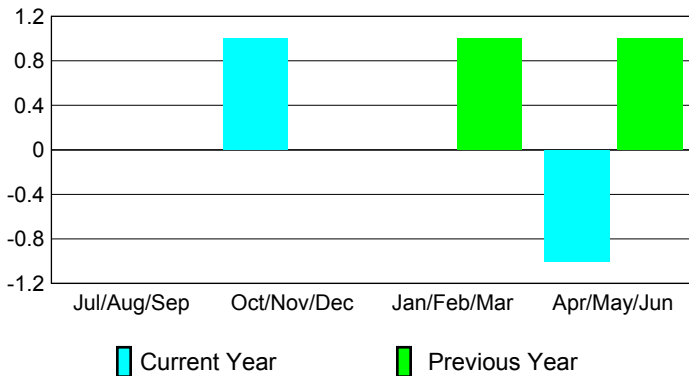

Comparison of Club Gain/Loss

Current Year Compared to the Previous Year