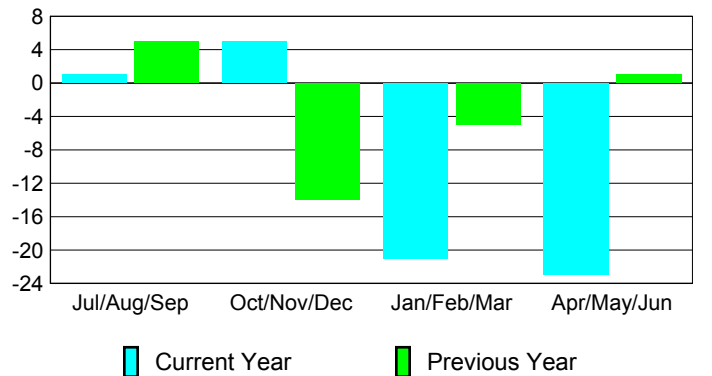

Comparison of Membership Gain/Loss

Current Year Compared to the Previous Year