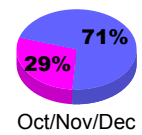

Gender Comparison 2009-2010