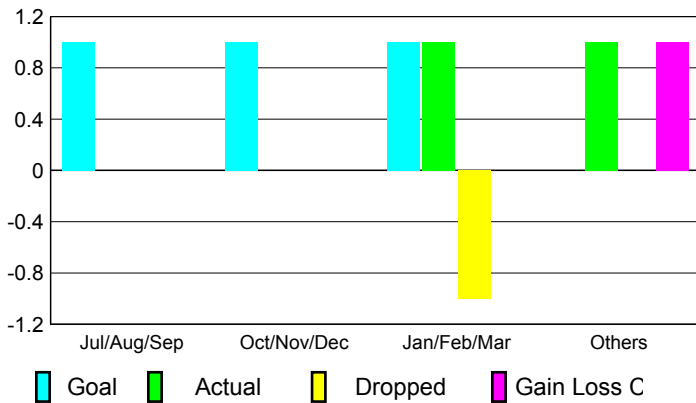

2009-2010 GMT Quarterly Report for District (or Undistricted) **District 2 S1**

GMT: **Shah JOHN 'JACK' R FERGUS**

Location: **TEXAS**

GMT CA: **1**

CLUBS

Club Results
2009-2010

Clubs
2008-2009

Month	New Club Goal	Actual New Clubs	Actual Dropped Clubs	Gain/Loss of Clubs	Gain/Loss of Clubs
Jul/Aug/Sep	1	0	0	0	0
Oct/Nov/Dec	1	0	0	0	0
Jan/Feb/Mar	1	1	-1	0	0
Apr/May/June	0	1	0	1	0
Totals	3	2	-1	1	0

Club Results 2009-2010

Goal, New, Dropped, Gain/Loss

Comparison of Club Gain/Loss

Current Year Compared to the Previous Year