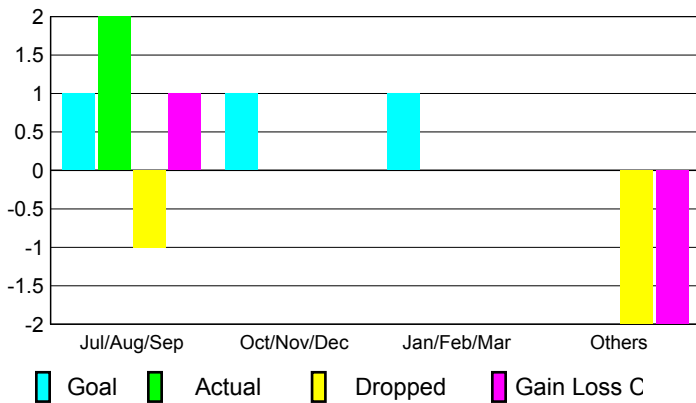

2009-2010 GMT Quarterly Report for District (or Undistricted) **District 3 L**

GMT: **Shah JOHN 'JACK' R FERGUS**

Location: **OKLAHOMA**

GMT CA: **1**

CLUBS

Club Results
2009-2010

Clubs
2008-2009

Month	New Club Goal	Actual New Clubs	Actual Dropped Clubs	Gain/Loss of Clubs	Gain/Loss of Clubs
Jul/Aug/Sep	1	2	-1	1	0
Oct/Nov/Dec	1	0	0	0	0
Jan/Feb/Mar	1	0	0	0	1
Apr/May/June	0	0	-2	-2	2
Totals	3	2	-3	-1	3

Club Results 2009-2010

Goal, New, Dropped, Gain/Loss

Comparison of Club Gain/Loss

Current Year Compared to the Previous Year