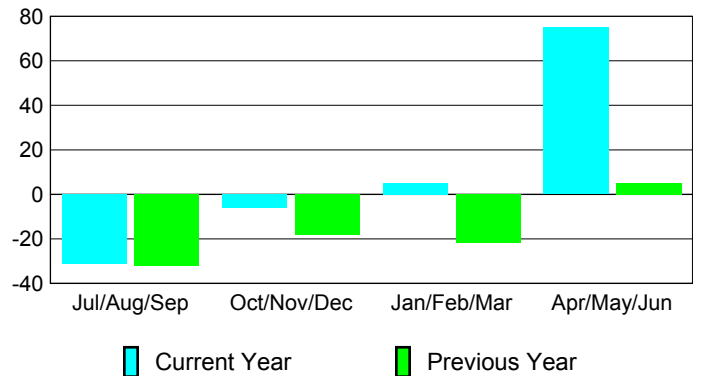

Comparison of Membership Gain/Loss

Current Year Compared to the Previous Year