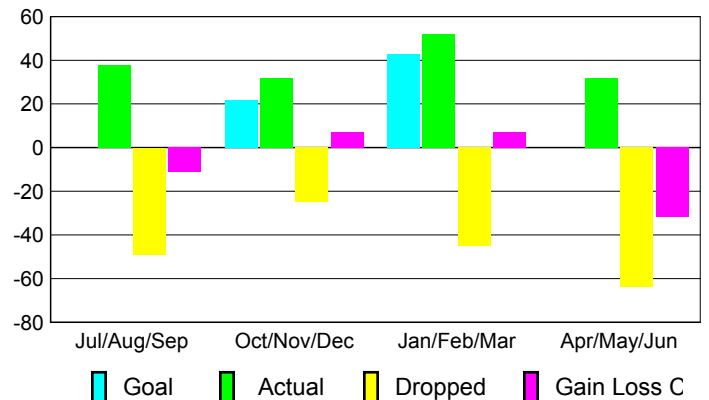

Membership Results 2009-2010

Goal, New, Dropped, Gain/Loss