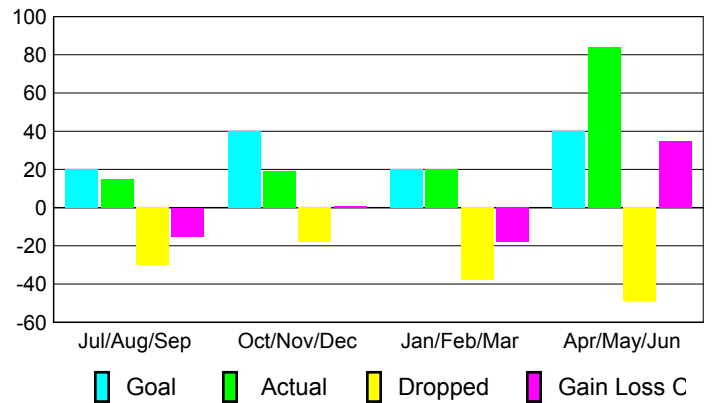

Membership Results 2009-2010

Goal, New, Dropped, Gain/Loss

Comparison of Membership Gain/Loss

Current Year Compared to the Previous Year