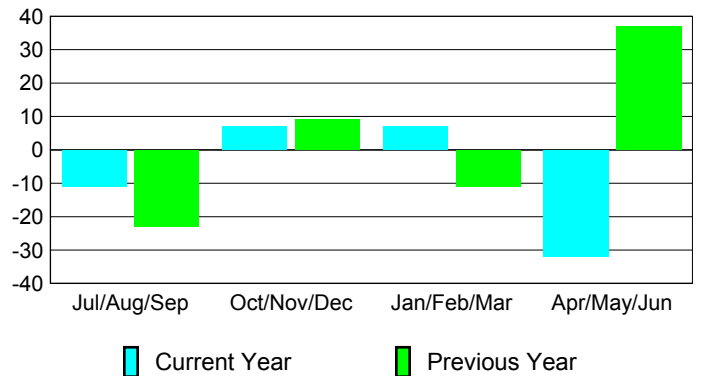

Comparison of Membership Gain/Loss

Current Year Compared to the Previous Year