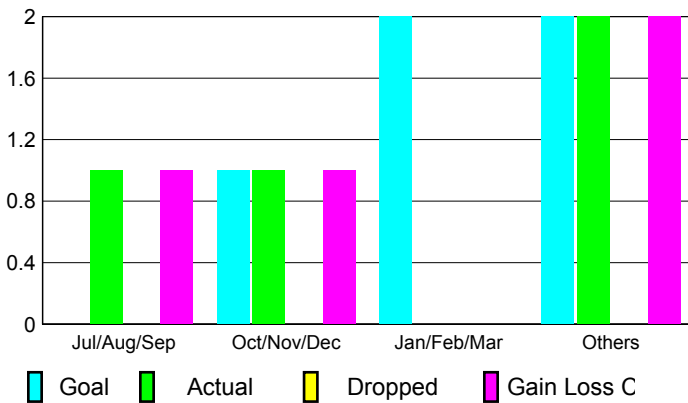

2009-2010 GMT Quarterly Report for District (or Undistricted) **District 3 H**

GMT: **Shah JOHN 'JACK' R FERGUS**

Location: **OKLAHOMA**

GMT CA: **1**

CLUBS

Club Results
2009-2010

Clubs
2008-2009

Month	New Club Goal	Actual New Clubs	Actual Dropped Clubs	Gain/Loss of Clubs	Gain/Loss of Clubs
Jul/Aug/Sep	0	1	0	1	0
Oct/Nov/Dec	1	1	0	1	0
Jan/Feb/Mar	2	0	0	0	0
Apr/May/June	2	2	0	2	0
Totals	5	4	0	4	0

Club Results 2009-2010

Goal, New, Dropped, Gain/Loss

Comparison of Club Gain/Loss

Current Year Compared to the Previous Year