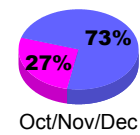

Oct/Nov/Dec