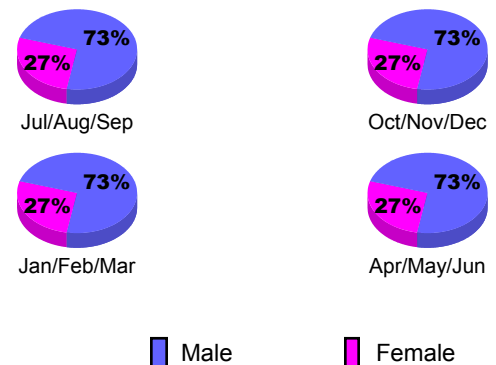

Membership Results 2009-2010

Goal, New, Dropped, Gain/Loss

Comparison of Membership Gain/Loss

Current Year Compared to the Previous Year

Gender Comparison 2009-2010

2009-2010 GMT Quarterly Report for District (or Undistricted) District 26 M6