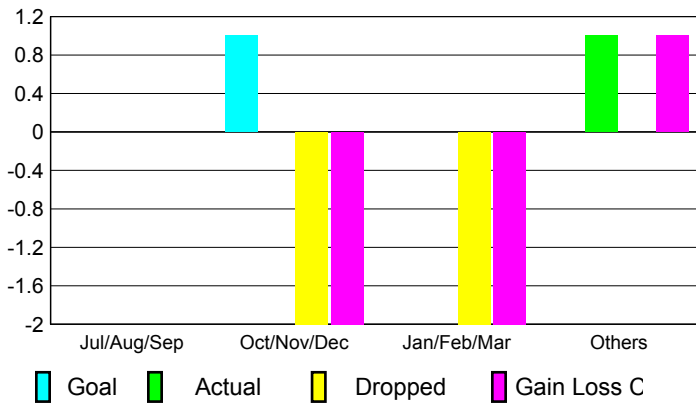

2009-2010 GMT Quarterly Report for District (or Undistricted) **District 3 O**

GMT: **Shah JOHN 'JACK' R FERGUS**

Location: **OKLAHOMA**

GMT CA: **1**

CLUBS

Club Results
2009-2010

Clubs
2008-2009

Month	New Club Goal	Actual New Clubs	Actual Dropped Clubs	Gain/Loss of Clubs	Gain/Loss of Clubs
Jul/Aug/Sep	0	0	0	0	0
Oct/Nov/Dec	1	0	-2	-2	0
Jan/Feb/Mar	0	0	-2	-2	0
Apr/May/June	0	1	0	1	0
Totals	1	1	-4	-3	0

Club Results 2009-2010

Goal, New, Dropped, Gain/Loss