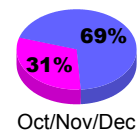

Oct/Nov/Dec