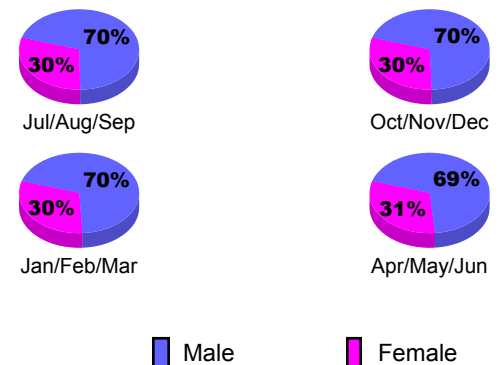

Gender Comparison 2009-2010