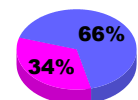

Oct/Nov/Dec