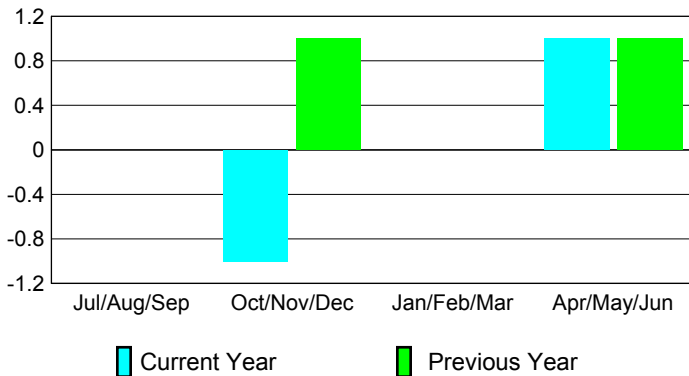

2009-2010 GMT Quarterly Report for District (or Undistricted) **District 7 L**

GMT: **Shah JOHN 'JACK' R FERGUS**

Location: **ARKANSAS**

GMT CA: **1**

CLUBS

Club Results
2009-2010

Clubs
2008-2009

Month	New Club Goal	Actual New Clubs	Actual Dropped Clubs	Gain/Loss of Clubs	Gain/Loss of Clubs
Jul/Aug/Sep	1	0	0	0	0
Oct/Nov/Dec	0	0	-1	-1	1
Jan/Feb/Mar	1	0	0	0	0
Apr/May/June	0	1	0	1	1
Totals	2	1	-1	0	2

Club Results 2009-2010

Goal, New, Dropped, Gain/Loss

Comparison of Club Gain/Loss

Current Year Compared to the Previous Year

YTD Status Quo Clubs 2009-2010

Status Quo Clubs Compared to Status Quo Members

MEMBERSHIP

Membership Results
2009-2010

Membership
2008-2009

Month	Net Memb Goal	Actual New Memb	Actual Dropped Memb	Gain/Loss of Memb	Gain/Loss of Memb
Jul/Aug/Sep	28	24	-28	-4	-9
Oct/Nov/Dec	-2	23	-69	-46	28
Jan/Feb/Mar	21	35	-43	-8	26
Apr/May/June	-2	55	-51	4	2
Totals	45	137	-191	-54	47

Membership Results 2009-2010

Goal, New, Dropped, Gain/Loss

Comparison of Membership Gain/Loss

Current Year Compared to the Previous Year

Gender Comparison 2009-2010

Jul/Aug/Sep

Oct/Nov/Dec

Jan/Feb/Mar

Apr/May/June

Male

Female