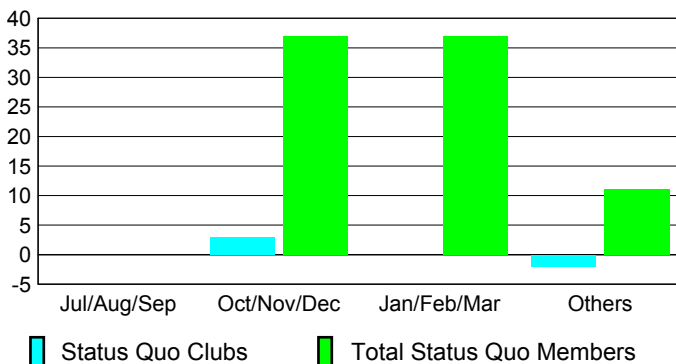

Club Results 2009-2010

Goal, New, Dropped, Gain/Loss

Comparison of Club Gain/Loss

Current Year Compared to the Previous Year

YTD Status Quo Clubs 2009-2010

Status Quo Clubs Compared to Status Quo Members

MEMBERSHIP