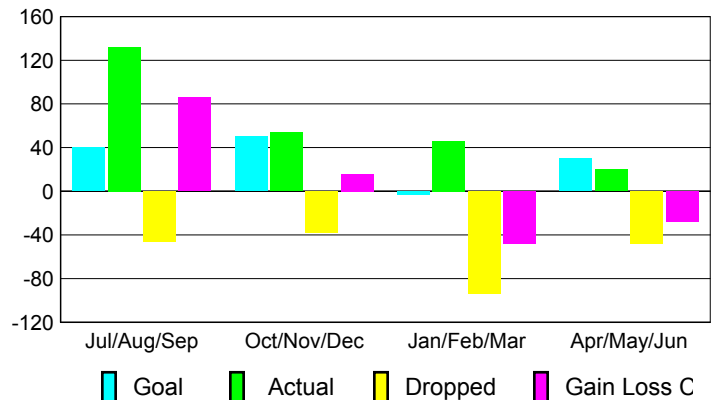

Membership Results 2009-2010

Goal, New, Dropped, Gain/Loss