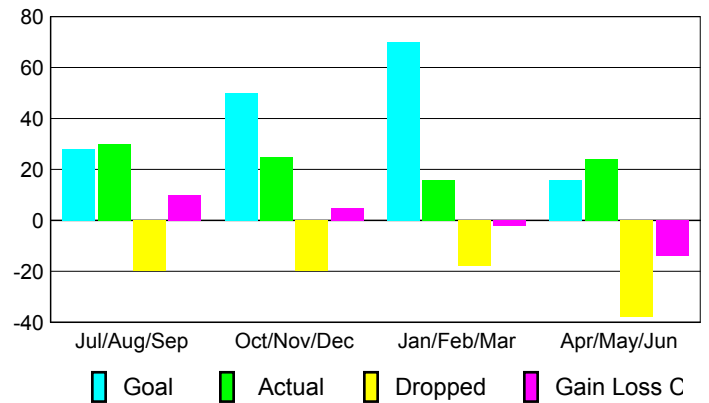

Membership Results 2009-2010

Goal, New, Dropped, Gain/Loss