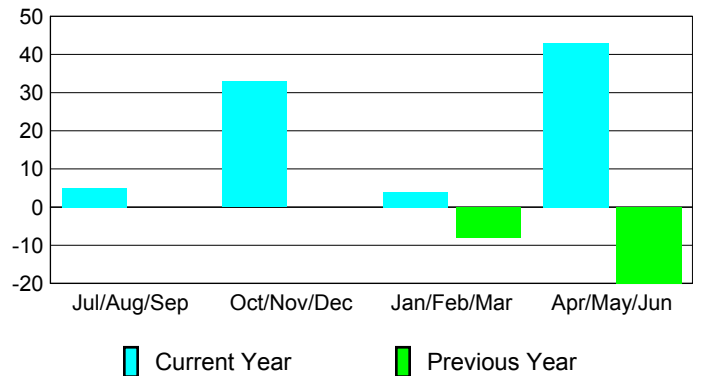

Gender Comparison 2009-2010

Male

Female