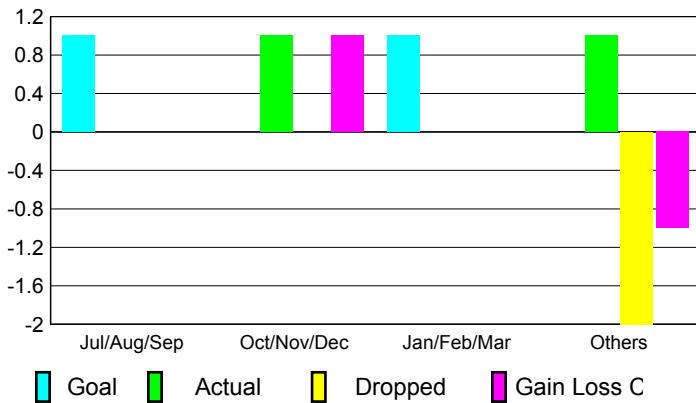

2009-2010 GMT Quarterly Report for District (or Undistricted) **District 2 S5**

GMT: **Shah JOHN 'JACK' R FERGUS**

Location: **TEXAS**

GMT CA: **1**

CLUBS

Club Results
2009-2010

Clubs
2008-2009

Month	New Club Goal	Actual New Clubs	Actual Dropped Clubs	Gain/Loss of Clubs	Gain/Loss of Clubs
Jul/Aug/Sep	1	0	0	0	0
Oct/Nov/Dec	0	1	0	1	0
Jan/Feb/Mar	1	0	0	0	1
Apr/May/June	0	1	-2	-1	1
Totals	2	2	-2	0	2

Club Results 2009-2010

Goal, New, Dropped, Gain/Loss