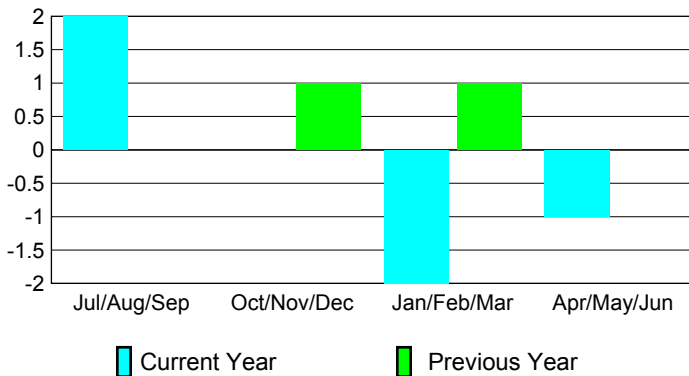

2009-2010 GMT Quarterly Report for District (or Undistricted) **District 2 A2**

GMT: **Shah JOHN 'JACK' R FERGUS**

Location: **TEXAS**

GMT CA: **1**

CLUBS

Club Results
2009-2010

Clubs
2008-2009

Month	New Club Goal	Actual New Clubs	Actual Dropped Clubs	Gain/Loss of Clubs	Gain/Loss of Clubs
Jul/Aug/Sep	2	2	0	2	0
Oct/Nov/Dec	2	0	0	0	1
Jan/Feb/Mar	1	0	-2	-2	1
Apr/May/June	1	0	-1	-1	0
Totals	6	2	-3	-1	2

Club Results 2009-2010

Goal, New, Dropped, Gain/Loss

Comparison of Club Gain/Loss

Current Year Compared to the Previous Year

YTD Status Quo Clubs 2009-2010

Status Quo Clubs Compared to Status Quo Members

MEMBERSHIP

Membership Results
2009-2010

Membership
2008-2009

Month	Net Memb Goal	Actual New Memb	Actual Dropped Memb	Gain/Loss of Memb	Gain/Loss of Memb
Jul/Aug/Sep	40	83	-79	4	-31
Oct/Nov/Dec	40	38	-47	-9	2
Jan/Feb/Mar	25	55	-108	-53	13
Apr/May/June	35	44	-94	-50	29
Totals	140	220	-328	-108	13

Membership Results 2009-2010

Goal, New, Dropped, Gain/Loss

Comparison of Membership Gain/Loss

Current Year Compared to the Previous Year

Gender Comparison 2009-2010

Jul/Aug/Sep

Oct/Nov/Dec

Jan/Feb/Mar

Apr/May/June

Male

Female