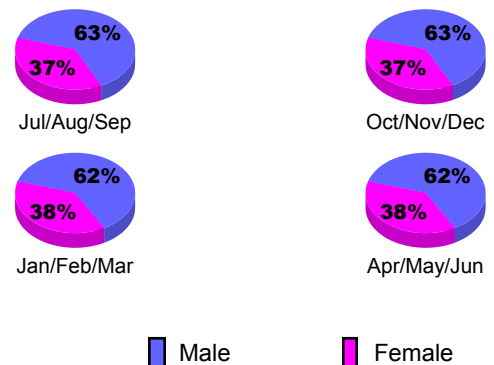

Gender Comparison 2009-2010