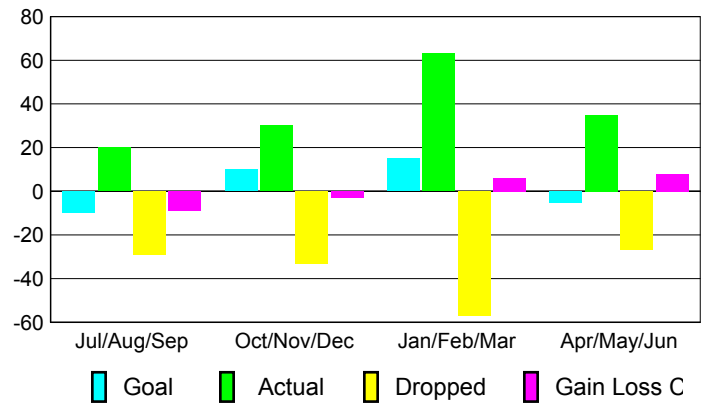

Membership Results 2009-2010

Goal, New, Dropped, Gain/Loss

Comparison of Membership Gain/Loss

Current Year Compared to the Previous Year