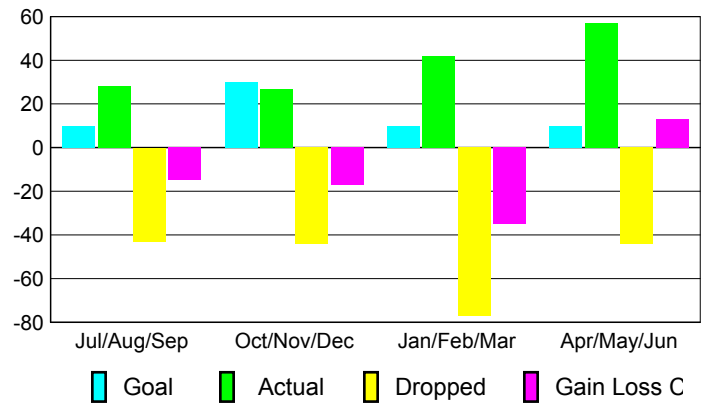

Membership Results 2009-2010

Goal, New, Dropped, Gain/Loss