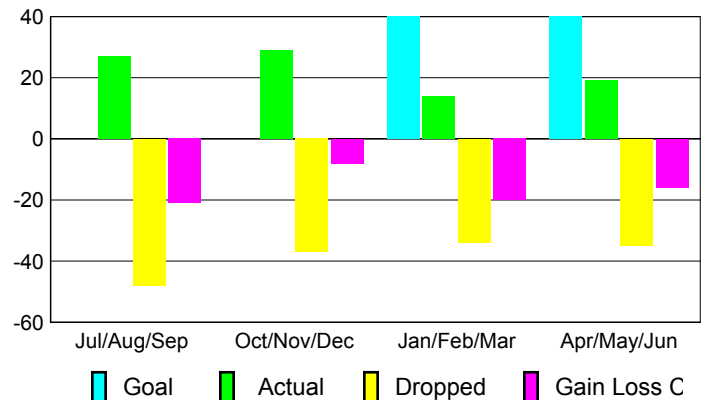

Membership Results 2009-2010

Goal, New, Dropped, Gain/Loss

Comparison of Membership Gain/Loss

Current Year Compared to the Previous Year