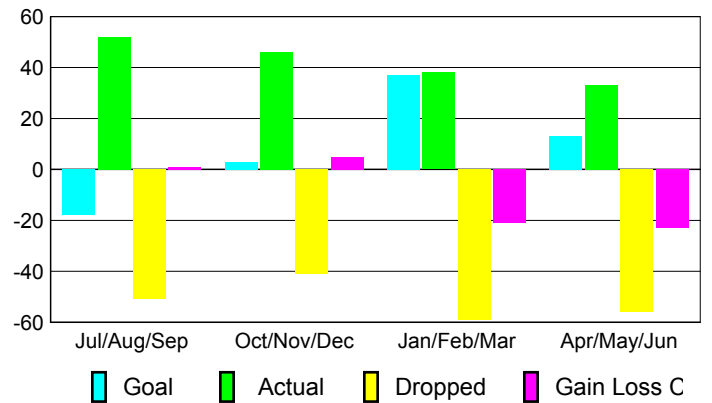

Membership Results 2009-2010

Goal, New, Dropped, Gain/Loss