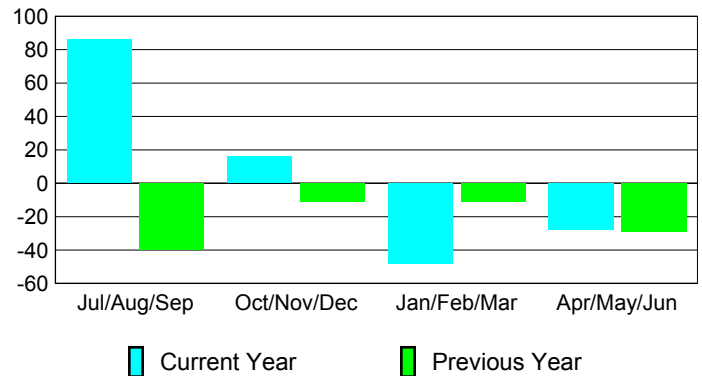

Comparison of Membership Gain/Loss

Current Year Compared to the Previous Year