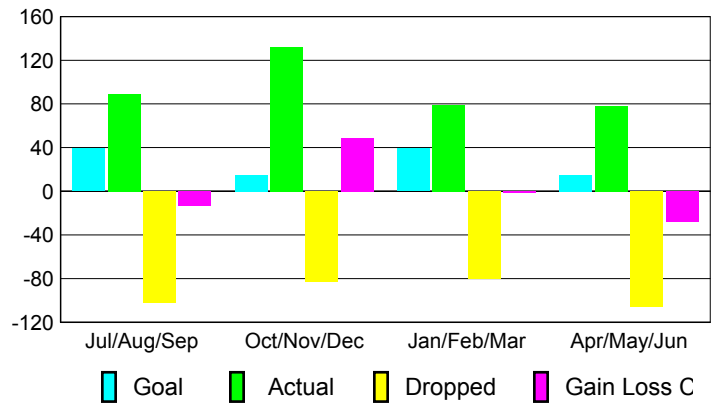

Membership Results 2009-2010

Goal, New, Dropped, Gain/Loss