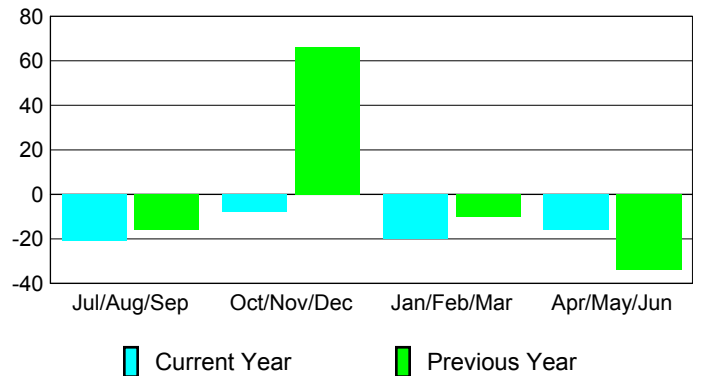

Gender Comparison 2009-2010

Jul/Aug/Sep

Oct/Nov/Dec

Jan/Feb/Mar

Apr/May/June

Male

Female