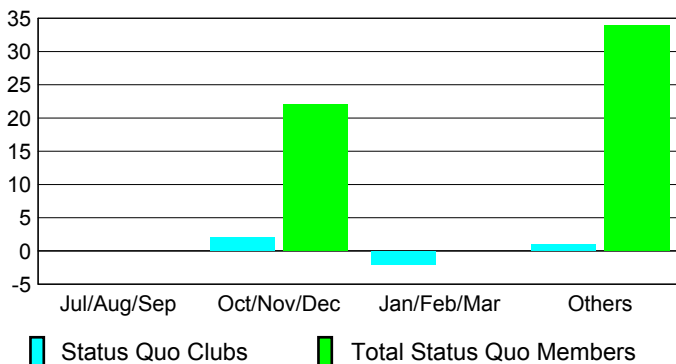

Club Results 2009-2010

Goal, New, Dropped, Gain/Loss

Comparison of Club Gain/Loss

Current Year Compared to the Previous Year

YTD Status Quo Clubs 2009-2010

Status Quo Clubs Compared to Status Quo Members

MEMBERSHIP