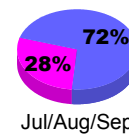

Gender Comparison 2009-2010