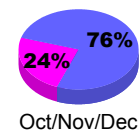

Gender Comparison 2009-2010