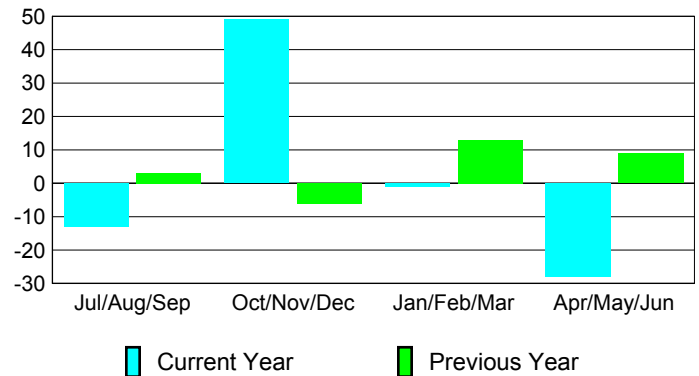

Comparison of Membership Gain/Loss

Current Year Compared to the Previous Year