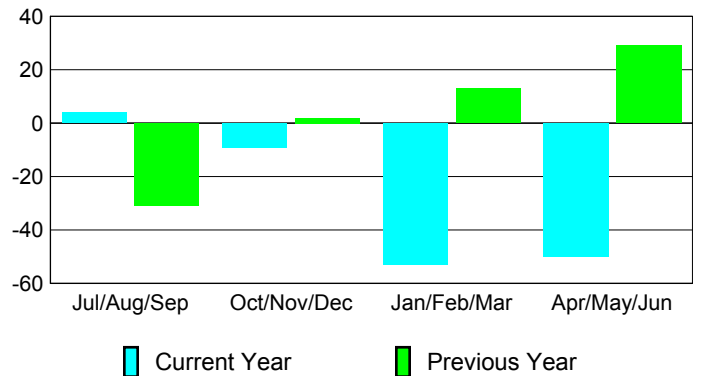

Gender Comparison 2009-2010

Jul/Aug/Sep

Oct/Nov/Dec

Jan/Feb/Mar

Apr/May/June

Male

Female