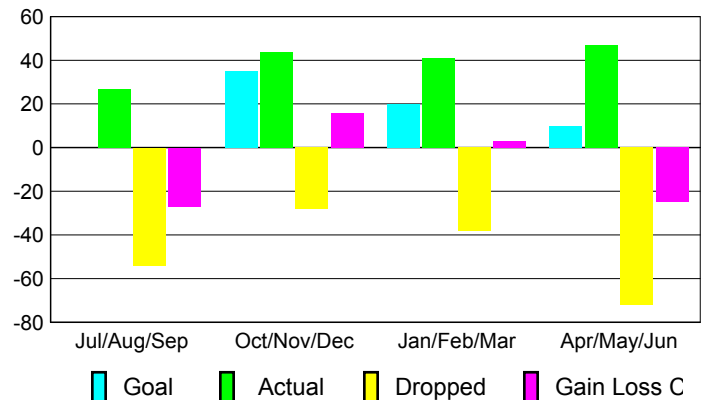

Membership Results 2009-2010

Goal, New, Dropped, Gain/Loss