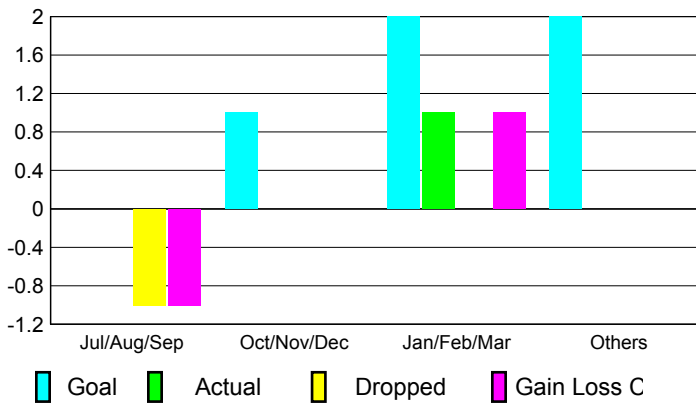

2009-2010 GMT Quarterly Report for District (or Undistricted) **District 2 X3**

GMT: **Shah JOHN 'JACK' R FERGUS**

Location: **TEXAS**

GMT CA: **1**

CLUBS

Club Results
2009-2010

Clubs
2008-2009

Month	New Club Goal	Actual New Clubs	Actual Dropped Clubs	Gain/Loss of Clubs	Gain/Loss of Clubs
Jul/Aug/Sep	0	0	-1	-1	0
Oct/Nov/Dec	1	0	0	0	1
Jan/Feb/Mar	2	1	0	1	0
Apr/May/June	2	0	0	0	0
Totals	5	1	-1	0	1

Club Results 2009-2010

Goal, New, Dropped, Gain/Loss

Comparison of Club Gain/Loss

Current Year Compared to the Previous Year