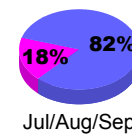

YTD Status Quo Clubs 2009-2010

Status Quo Clubs Compared to Status Quo Members

Gender Comparison 2009-2010

Jul/Aug/Sep

Oct/Nov/Dec

Jan/Feb/Mar

Apr/May/June

Male