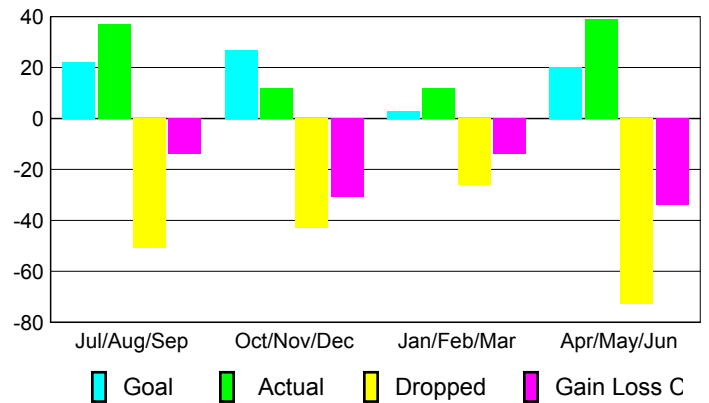

Membership Results 2009-2010

Goal, New, Dropped, Gain/Loss