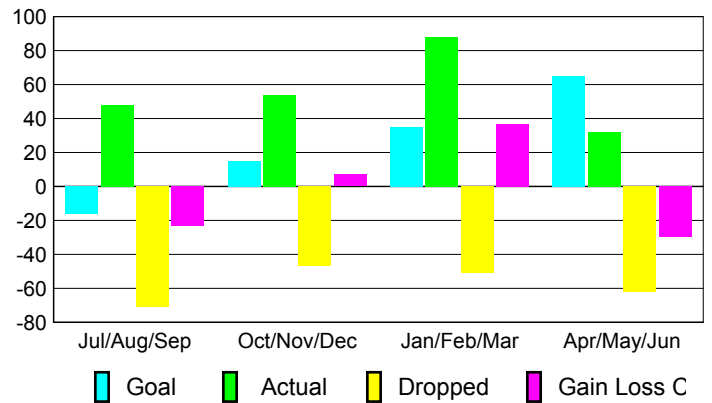

Membership Results 2009-2010

Goal, New, Dropped, Gain/Loss

Comparison of Membership Gain/Loss

Current Year Compared to the Previous Year