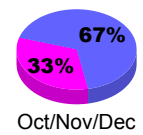

Gender Comparison 2009-2010