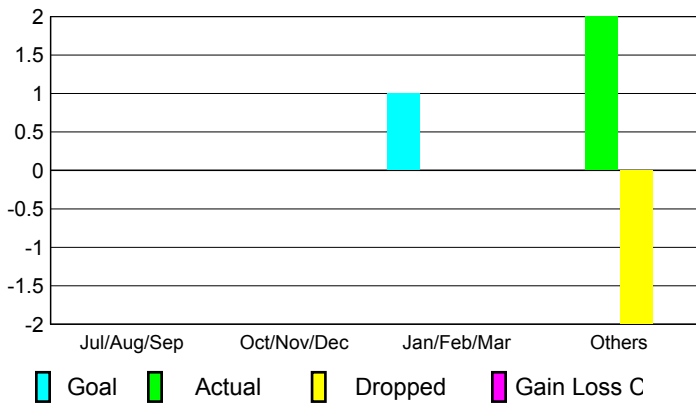

2009-2010 GMT Quarterly Report for District (or Undistricted) **District 3 A**

GMT: **Shah JOHN 'JACK' R FERGUS**

Location: **OKLAHOMA**

GMT CA: **1**

CLUBS

**Club Results
2009-2010**

**Clubs
2008-2009**

Month	New Club Goal	Actual New Clubs	Actual Dropped Clubs	Gain/Loss of Clubs	Gain/Loss of Clubs
Jul/Aug/Sep	0	0	0	0	0
Oct/Nov/Dec	0	0	0	0	0
Jan/Feb/Mar	1	0	0	0	0
Apr/May/June	0	2	-2	0	0
Totals	1	2	-2	0	0

Club Results 2009-2010

Goal, New, Dropped, Gain/Loss

MEMBERSHIP

**Membership Results
2009-2010**

**Membership
2008-2009**

Month	Net Memb Goal	Actual New Memb	Actual Dropped Memb	Gain/Loss of Memb	Gain/Loss of Memb
Jul/Aug/Sep	0	22	-39	-17	-14
Oct/Nov/Dec	12	14	-29	-15	-2
Jan/Feb/Mar	21	26	-40	-14	-5
Apr/May/June	11	68	-41	27	7
Totals	44	130	-149	-19	-14