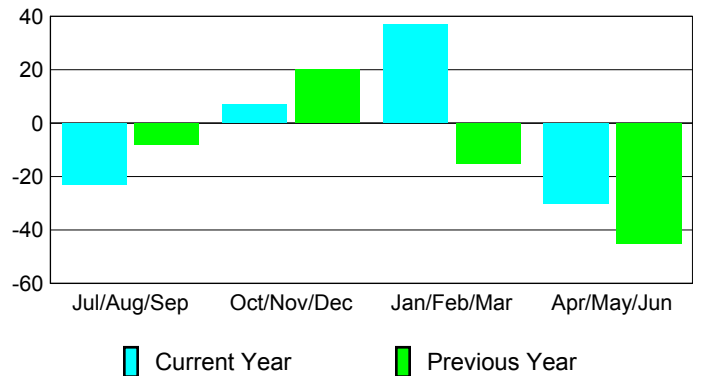

Gender Comparison 2009-2010

Jul/Aug/Sep

Oct/Nov/Dec

Jan/Feb/Mar

Apr/May/June

Male

Female