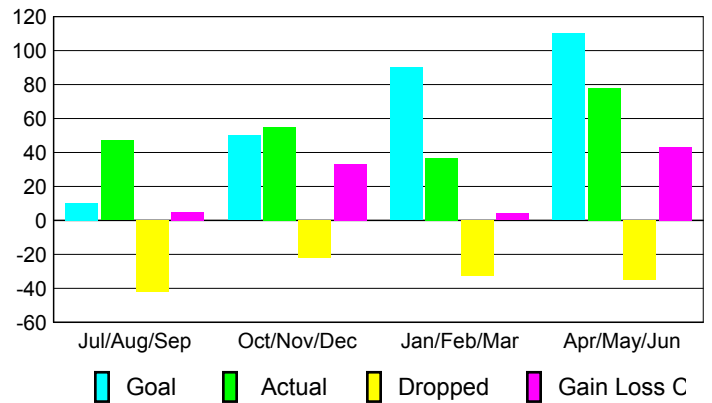

Membership Results 2009-2010

Goal, New, Dropped, Gain/Loss

Comparison of Membership Gain/Loss

Current Year Compared to the Previous Year