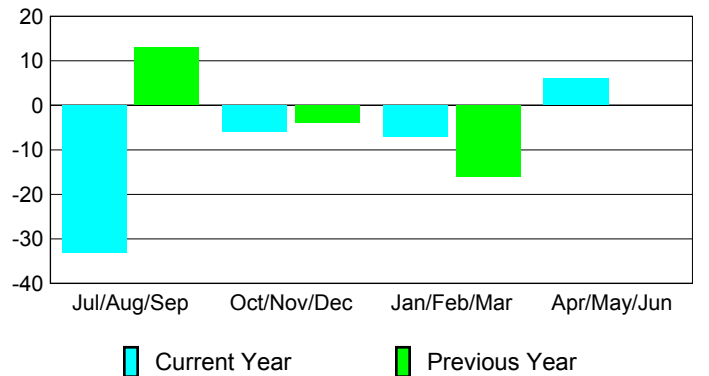

Comparison of Membership Gain/Loss

Current Year Compared to the Previous Year