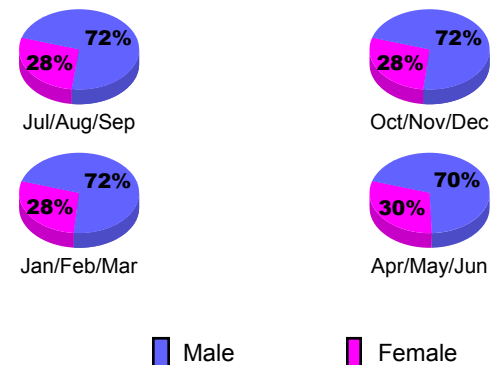

Gender Comparison 2009-2010