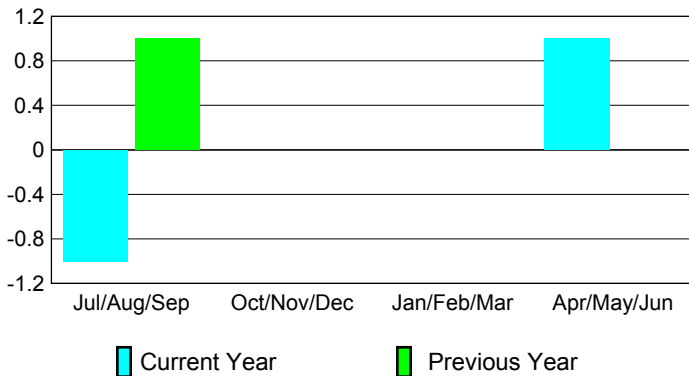

Comparison of Club Gain/Loss

Current Year Compared to the Previous Year