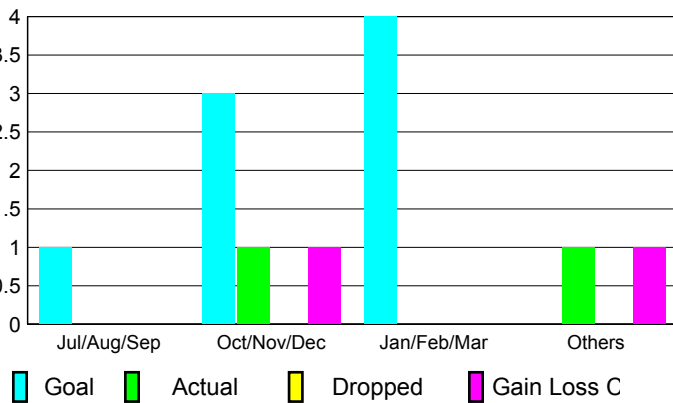

2009-2010 GMT Quarterly Report for District (or Undistricted) **District 2 E1**

GMT: **Shah JOHN 'JACK' R FERGUS**

Location: **TEXAS**

GMT CA: **1**

CLUBS

Club Results
2009-2010

Clubs
2008-2009

Month	New Club Goal	Actual New Clubs	Actual Dropped Clubs	Gain/Loss of Clubs	Gain/Loss of Clubs
Jul/Aug/Sep	1	0	0	0	0
Oct/Nov/Dec	3	1	0	1	1
Jan/Feb/Mar	4	0	0	0	0
Apr/May/June	0	1	0	1	1
Totals	8	2	0	2	2

Club Results 2009-2010

Goal, New, Dropped, Gain/Loss