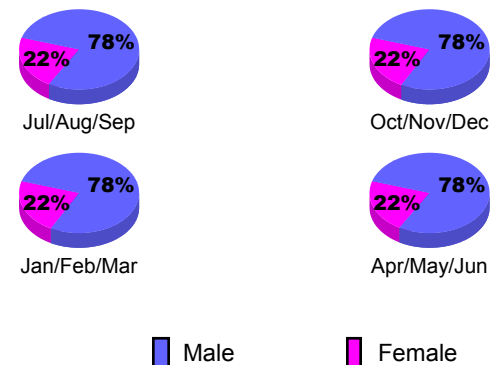

Gender Comparison 2009-2010