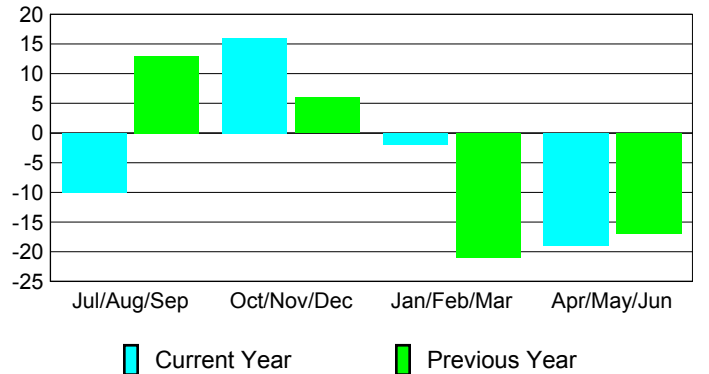

Comparison of Membership Gain/Loss

Current Year Compared to the Previous Year